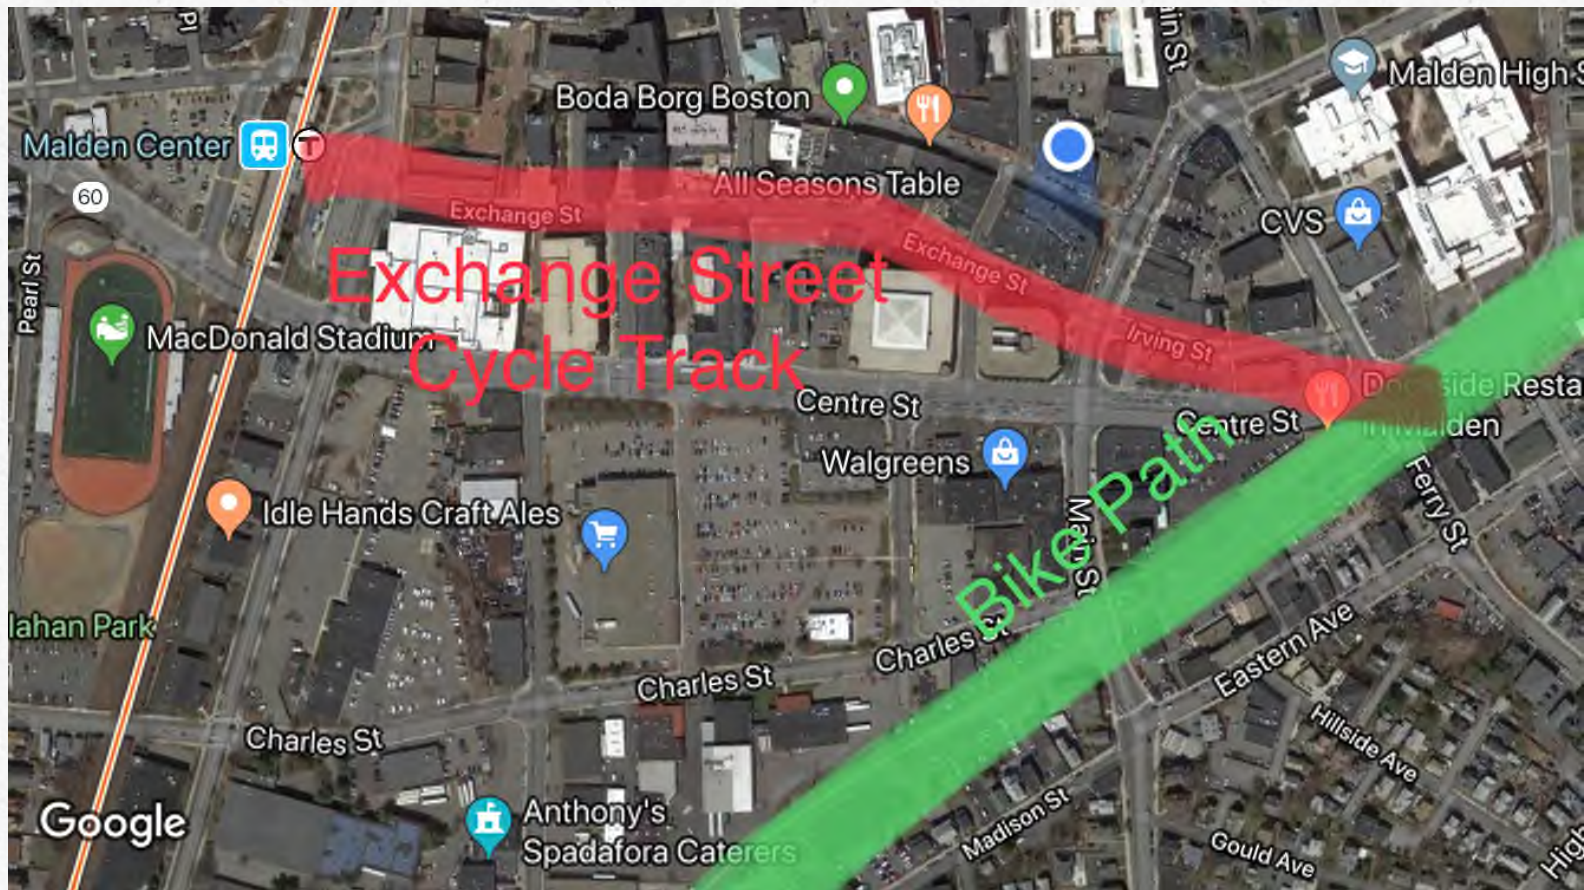

City of Malden
Exchange Street
Downtown Improvement Project

TIP ID 608275

U:\179410553\transportation\permits\25-EECC\EECC-maps\GIS\MXD\LocusMap_Imagery.mxd Date: 1/22/2018

Locus Map

Exchange Street Downtown Lighting Improvement Project
Malden, Massachusetts

Map Source: Office of Geographic and Environmental Information (MassGIS), Commonwealth of Massachusetts
Executive Office of Energy and Environmental Affairs. 2013 Orthophotography.
FEMA NFHL Data, <https://msc.fema.gov/portal>, 2014-09-17.

0 0.025 0.05 0.1 Miles

PLEASANT STREET

NEW Mixed-Use Development

EXCHANGE STREET
320,000 sq. ft. Office Bldg.

MBTA

Jefferson at Malden Center

Exchange 200