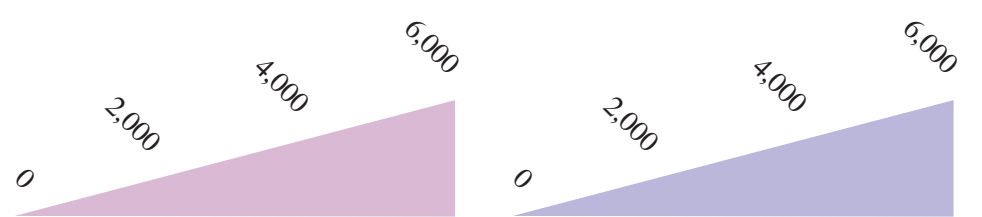

T MBTA
Silver Line Waterfront
Daily Ridership
Inbound and Outbound

Average Weekday Daily Ridership

Inbound

Outbound

+99

Boardings

+99

-99