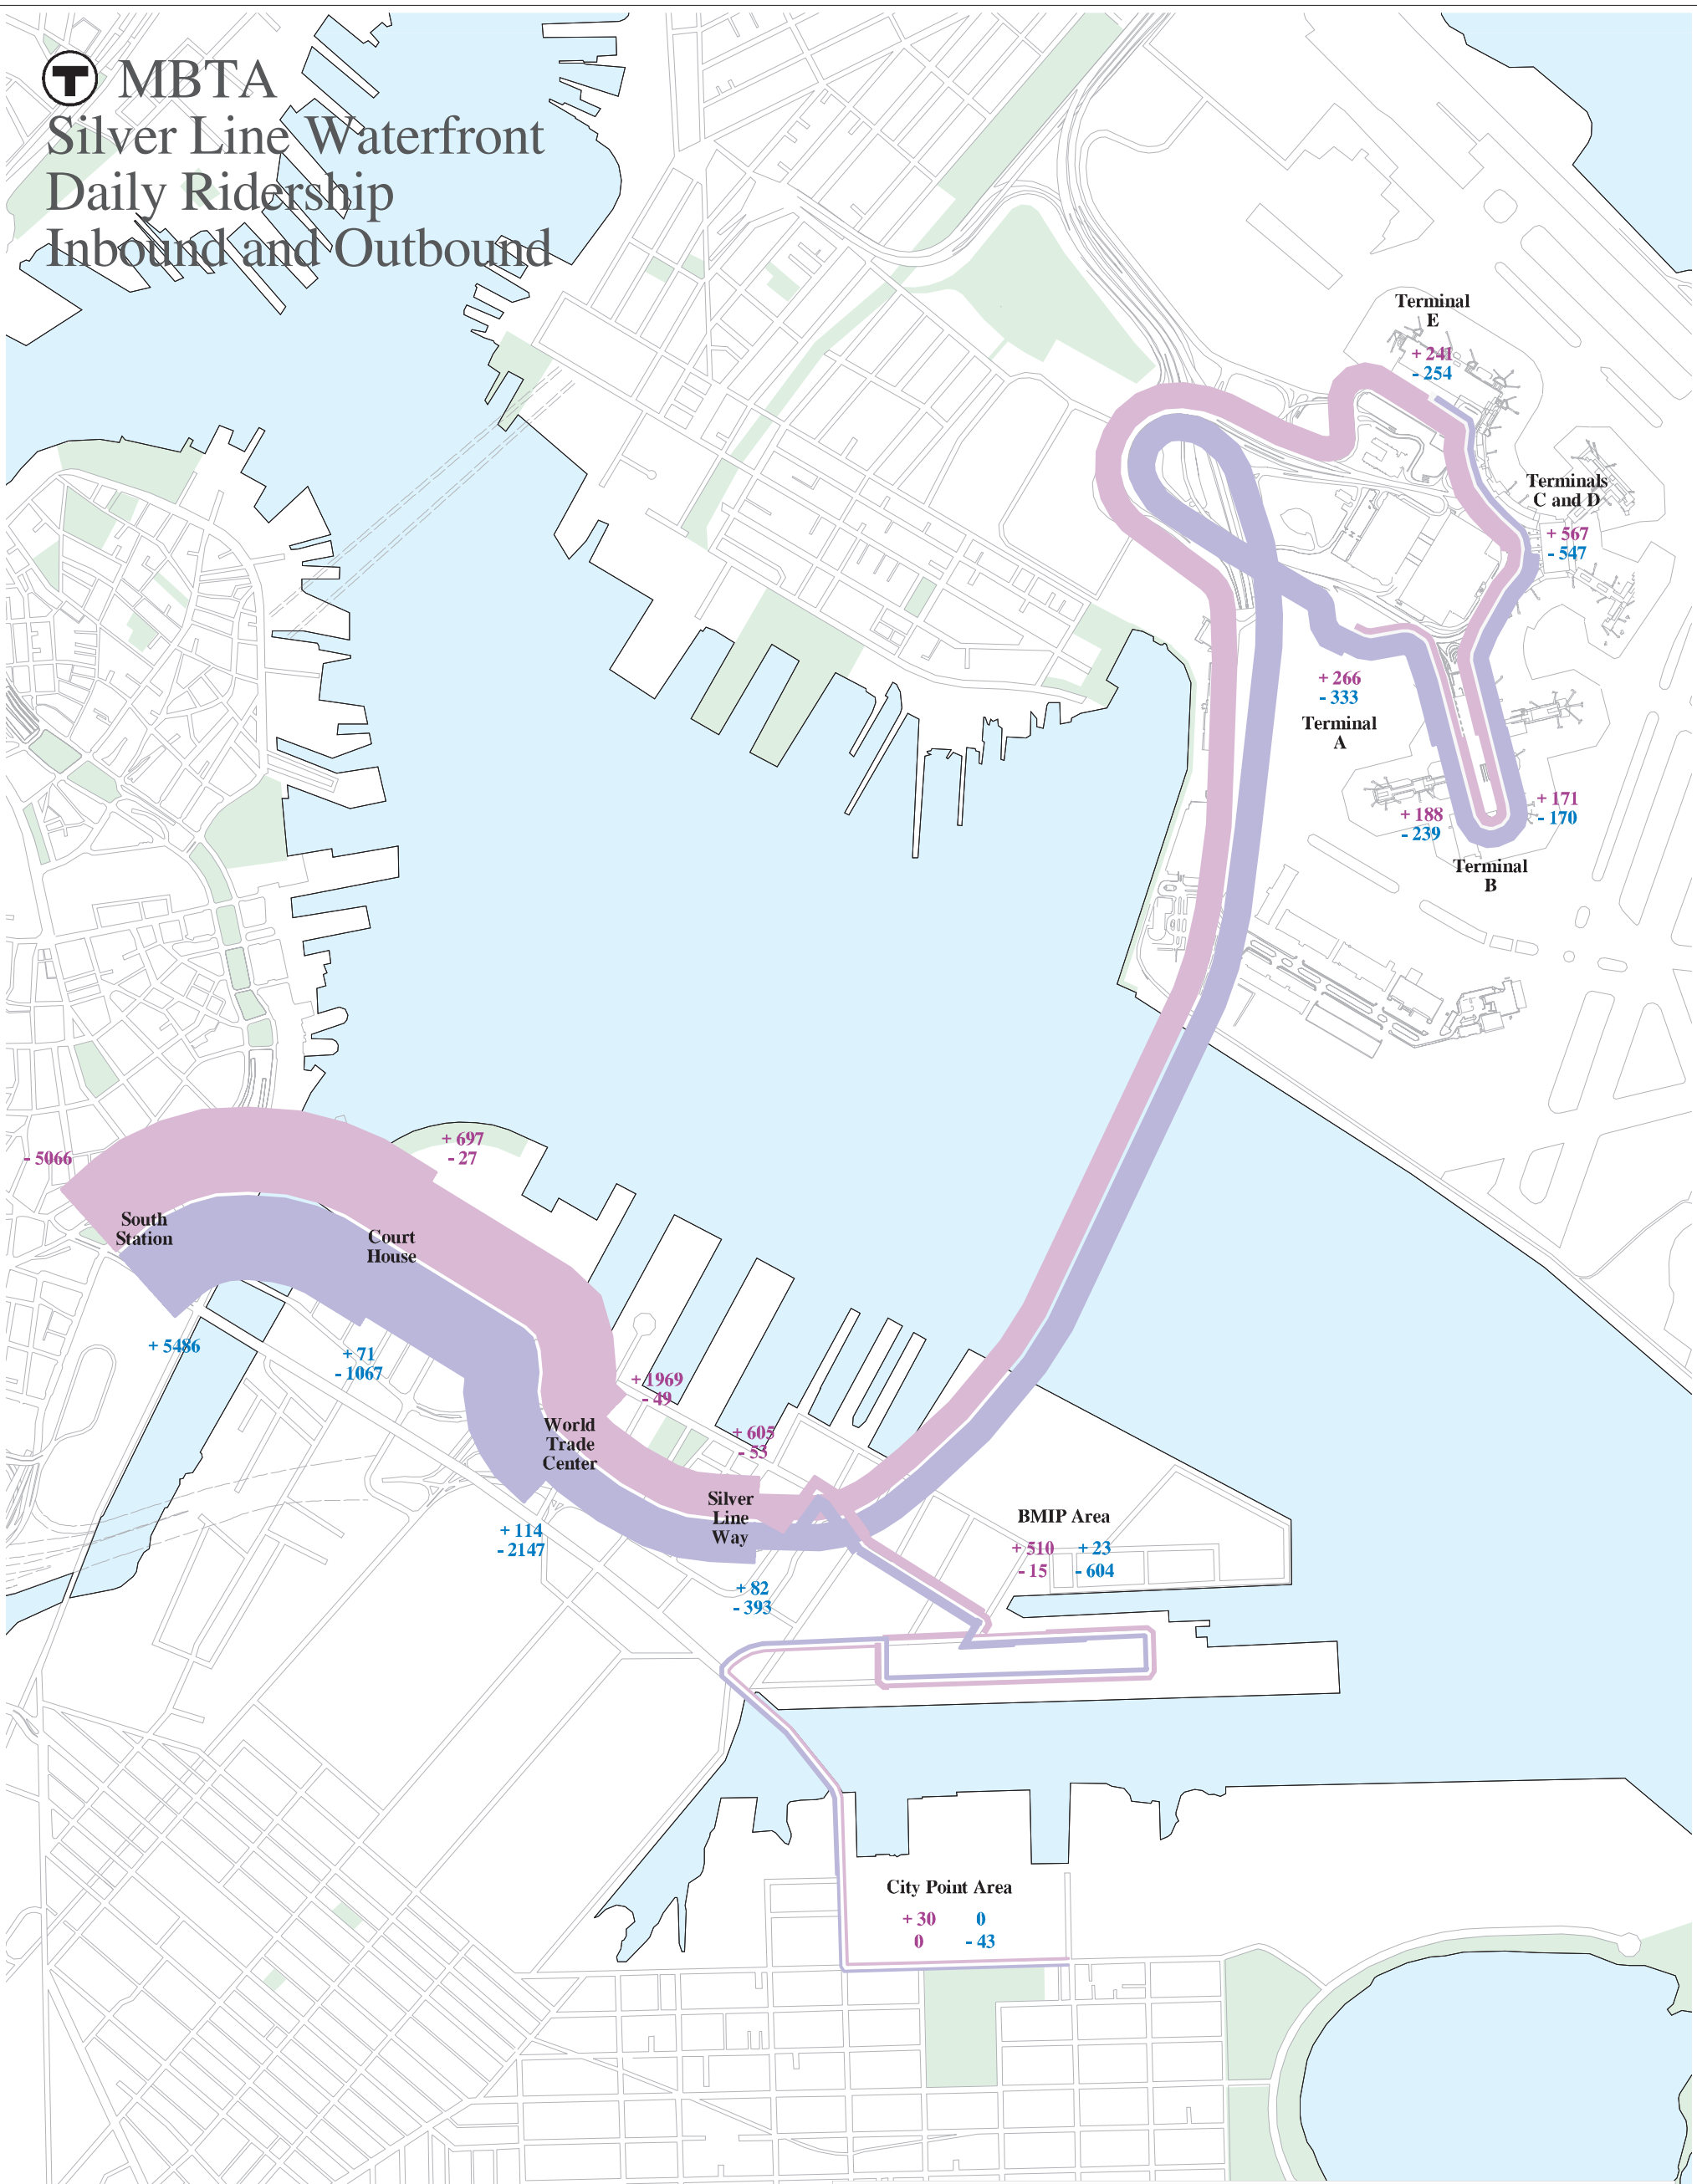

T MBTA
Silver Line Waterfront
Daily Ridership
Inbound and Outbound

Average Weekday Daily Ridership

Inbound

Outbound

+99

Boardings

+99

-99