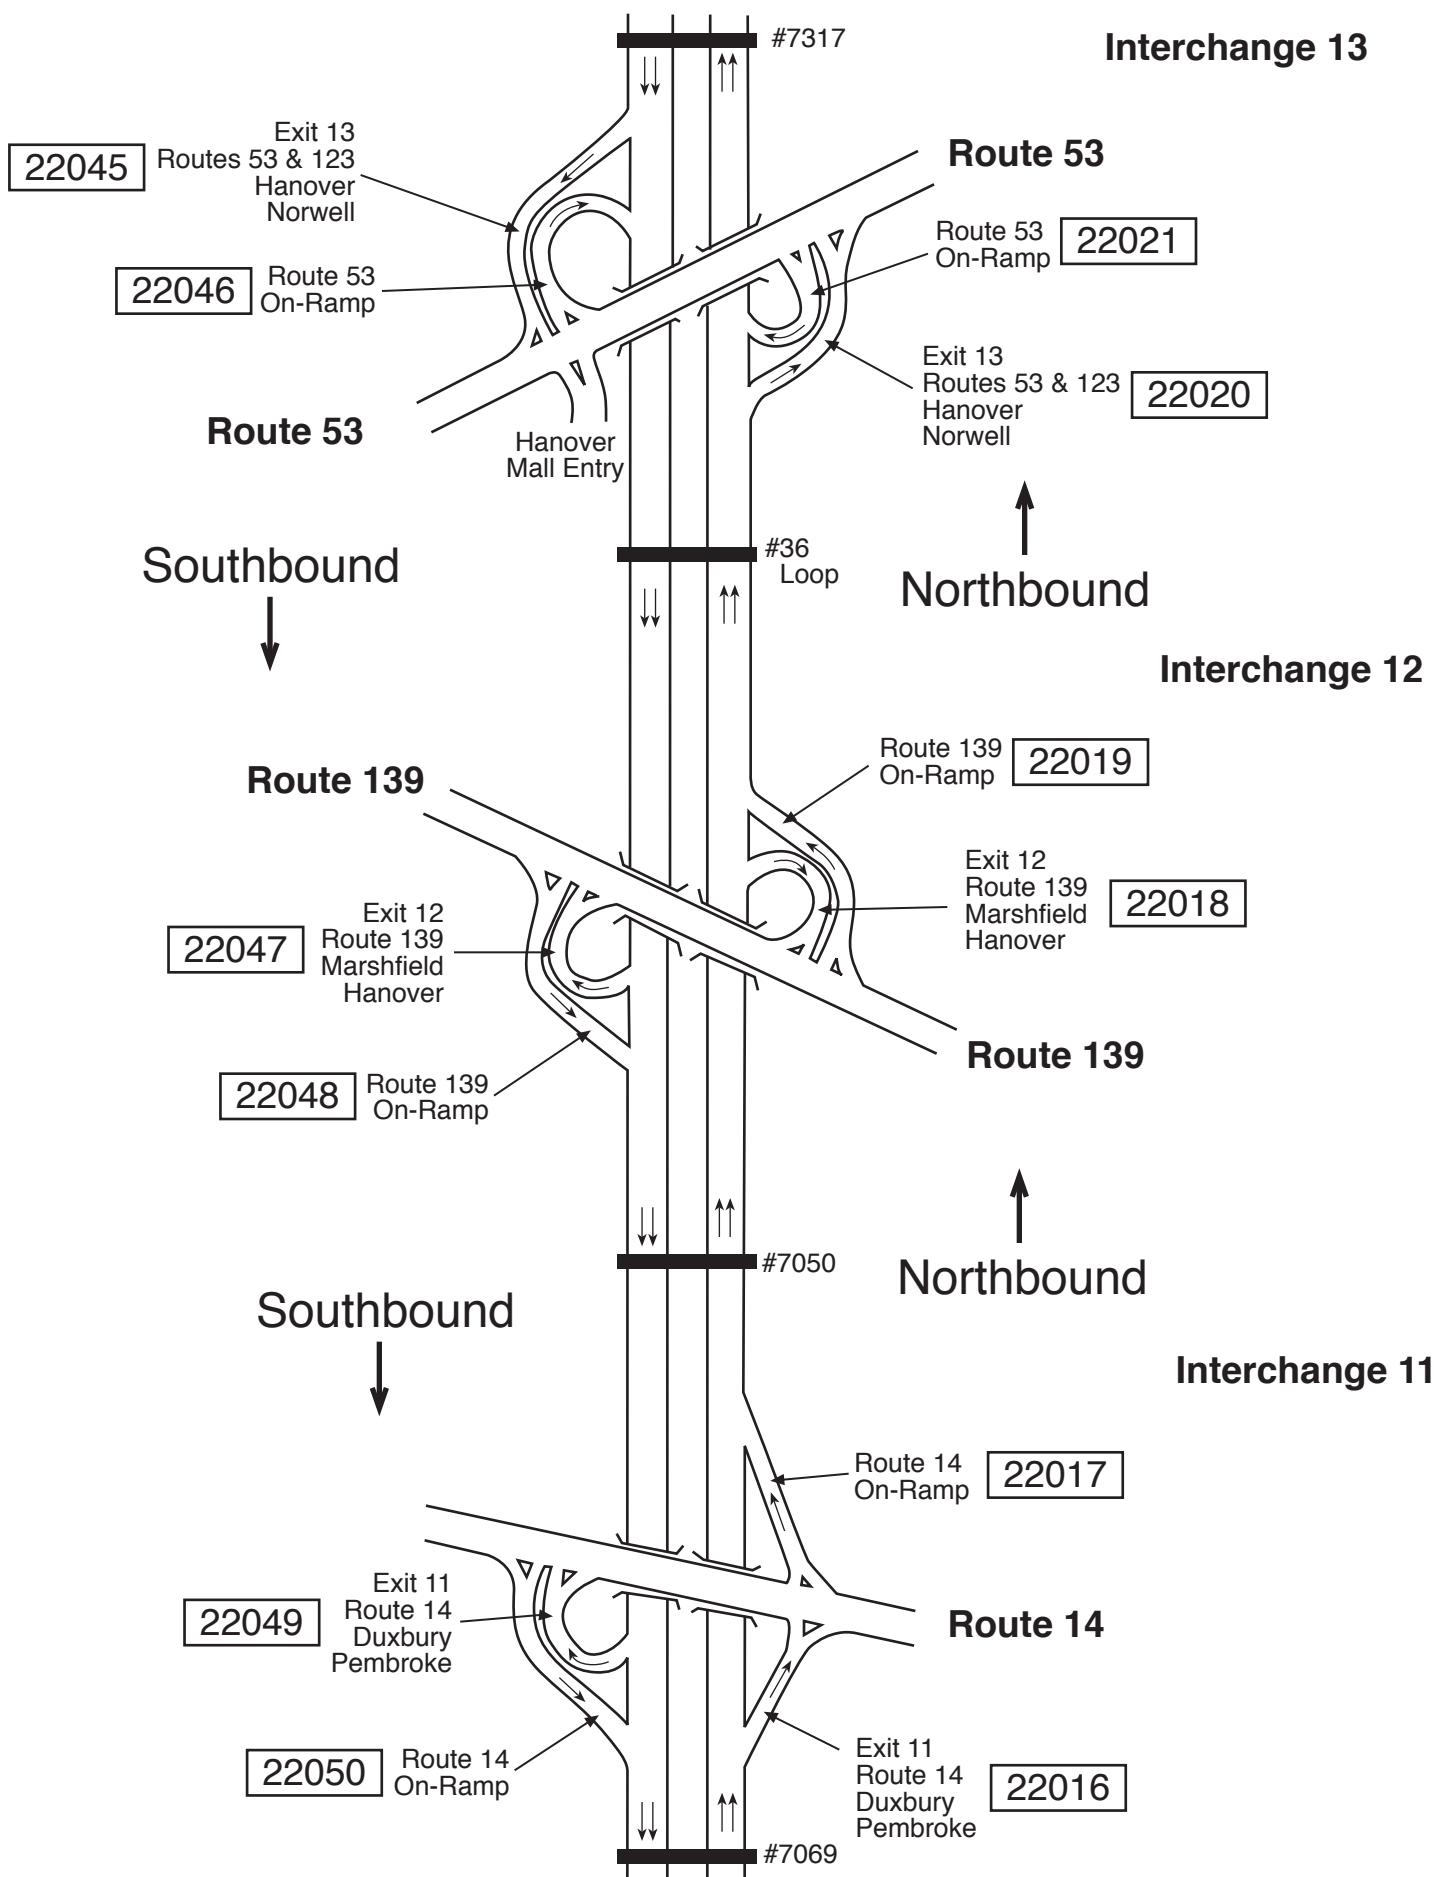

Route 3 South

Route 3 South: Plymouth – Braintree

Herring Pond Road – Clark Road – Plimoth Plantation Highway: Plymouth

Long Pond Road—Route 44 East/Samoset Street—Route 44 West: Plymouth

Route 3 South: Plymouth — Braintree

Smith Lane—Route 3A—Route 3A & 53: Kingston — Duxbury

Route 3 South: Plymouth — Braintree

Route 14—Route 139—Route 53: Duxbury — Pembroke — Hanover

Route 3 South: Plymouth – Braintree

Route 228 – Derby Street – Route 18: Rockland – Hingham – Weymouth

Route 3 South: Plymouth – Braintree Union Street – Burgin Parkway – Route 128: Braintree