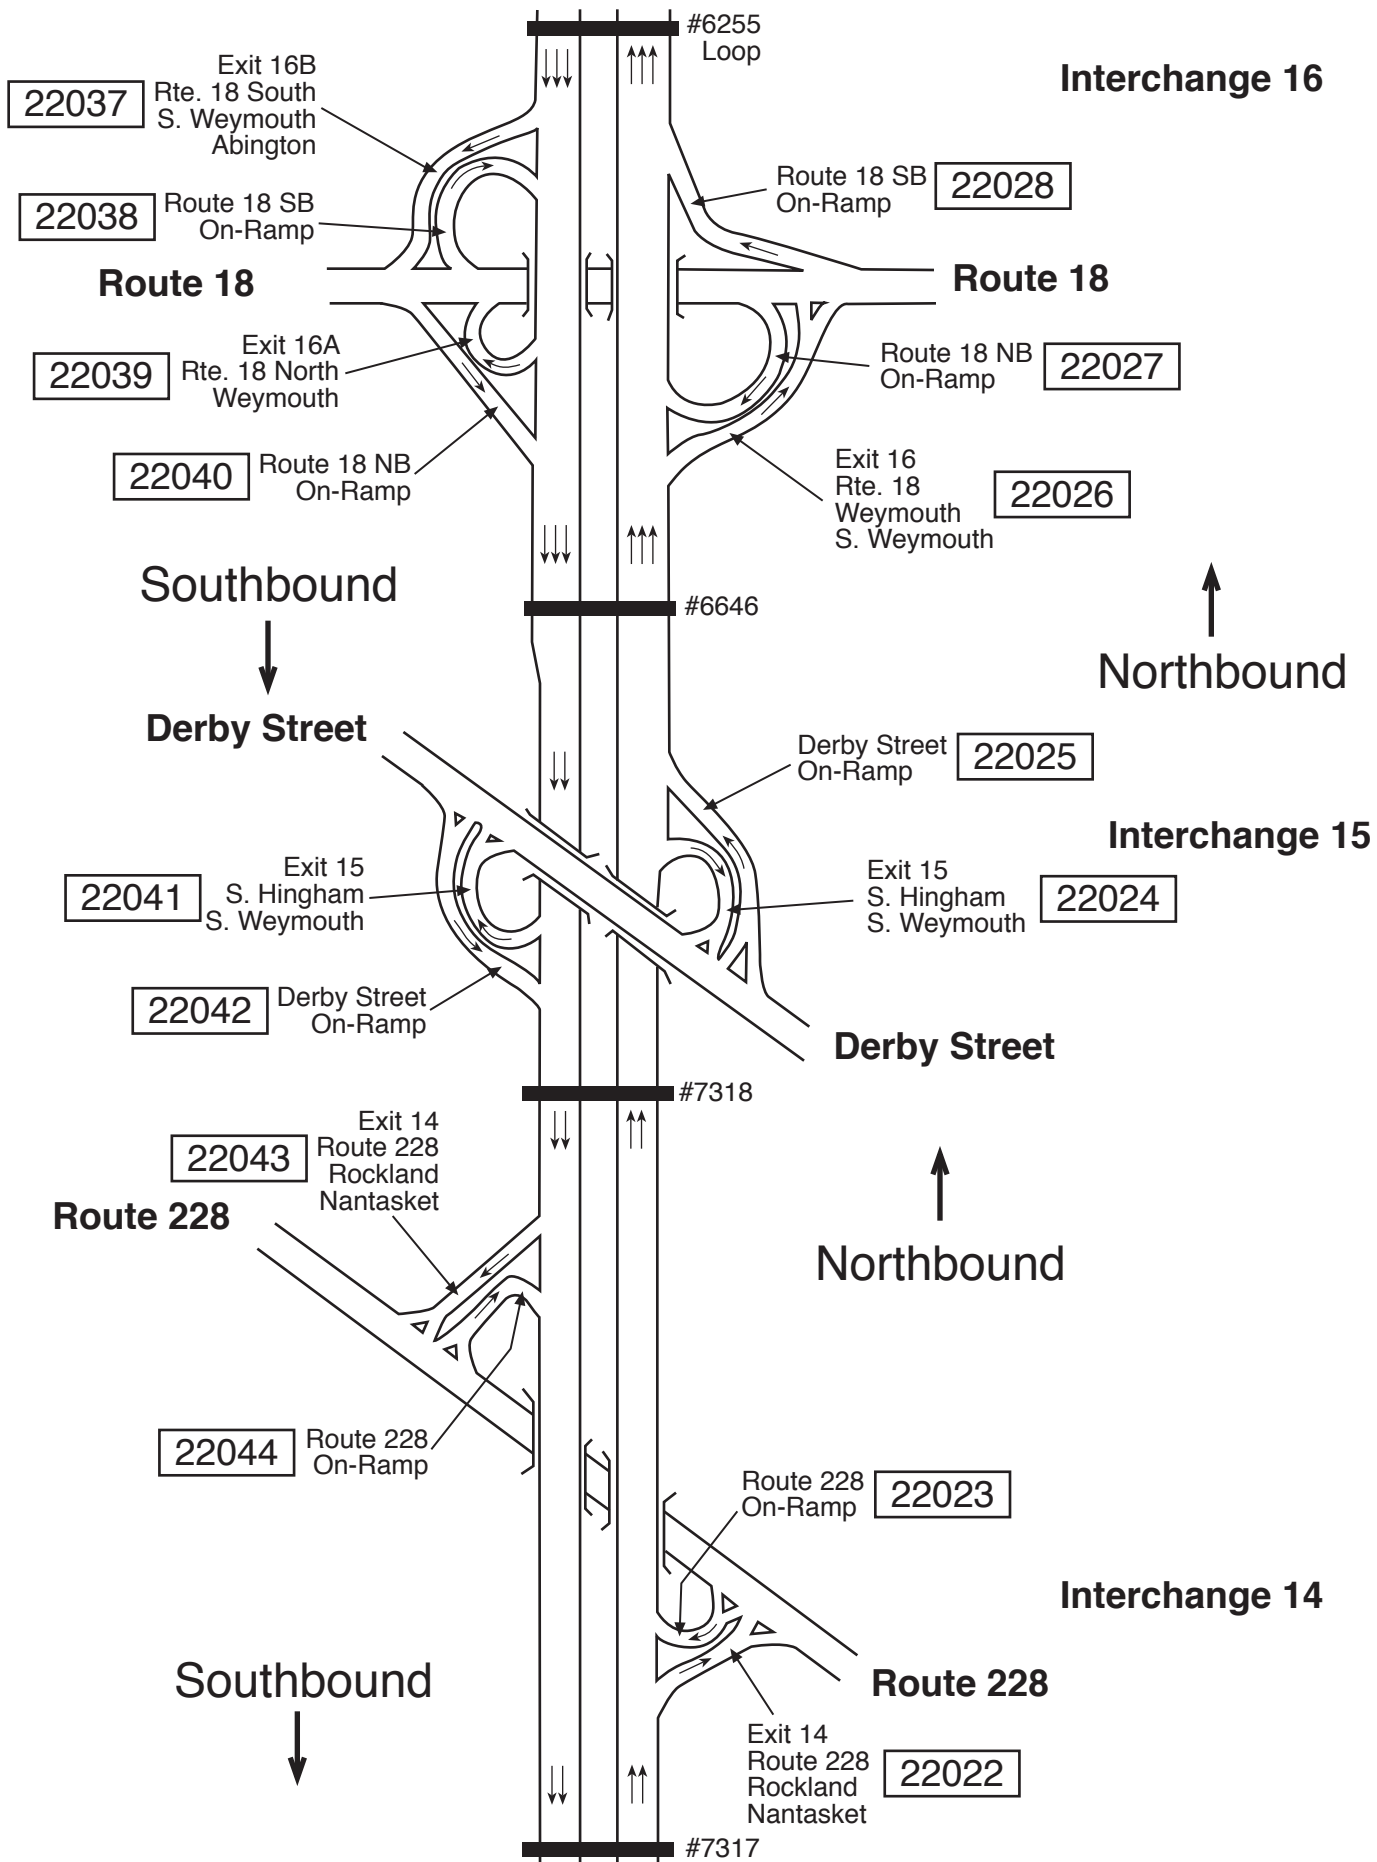

Route 3 South

Route 3 South: Plymouth – Braintree

Herring Pond Road – Clark Road – Plimoth Plantation Highway: Plymouth

Long Pond Road—Route 44 East/Samoset Street—Route 44 West: Plymouth

Route 3 South: Plymouth — Braintree

Smith Lane—Route 3A—Route 3A & 53: Kingston — Duxbury

Route 3 South: Plymouth — Braintree

Route 14—Route 139—Route 53: Duxbury — Pembroke — Hanover

Route 3 South: Plymouth – Braintree

Route 228 – Derby Street – Route 18: Rockland – Hingham – Weymouth

Route 3 South: Plymouth – Braintree Union Street – Burgin Parkway – Route 128: Braintree