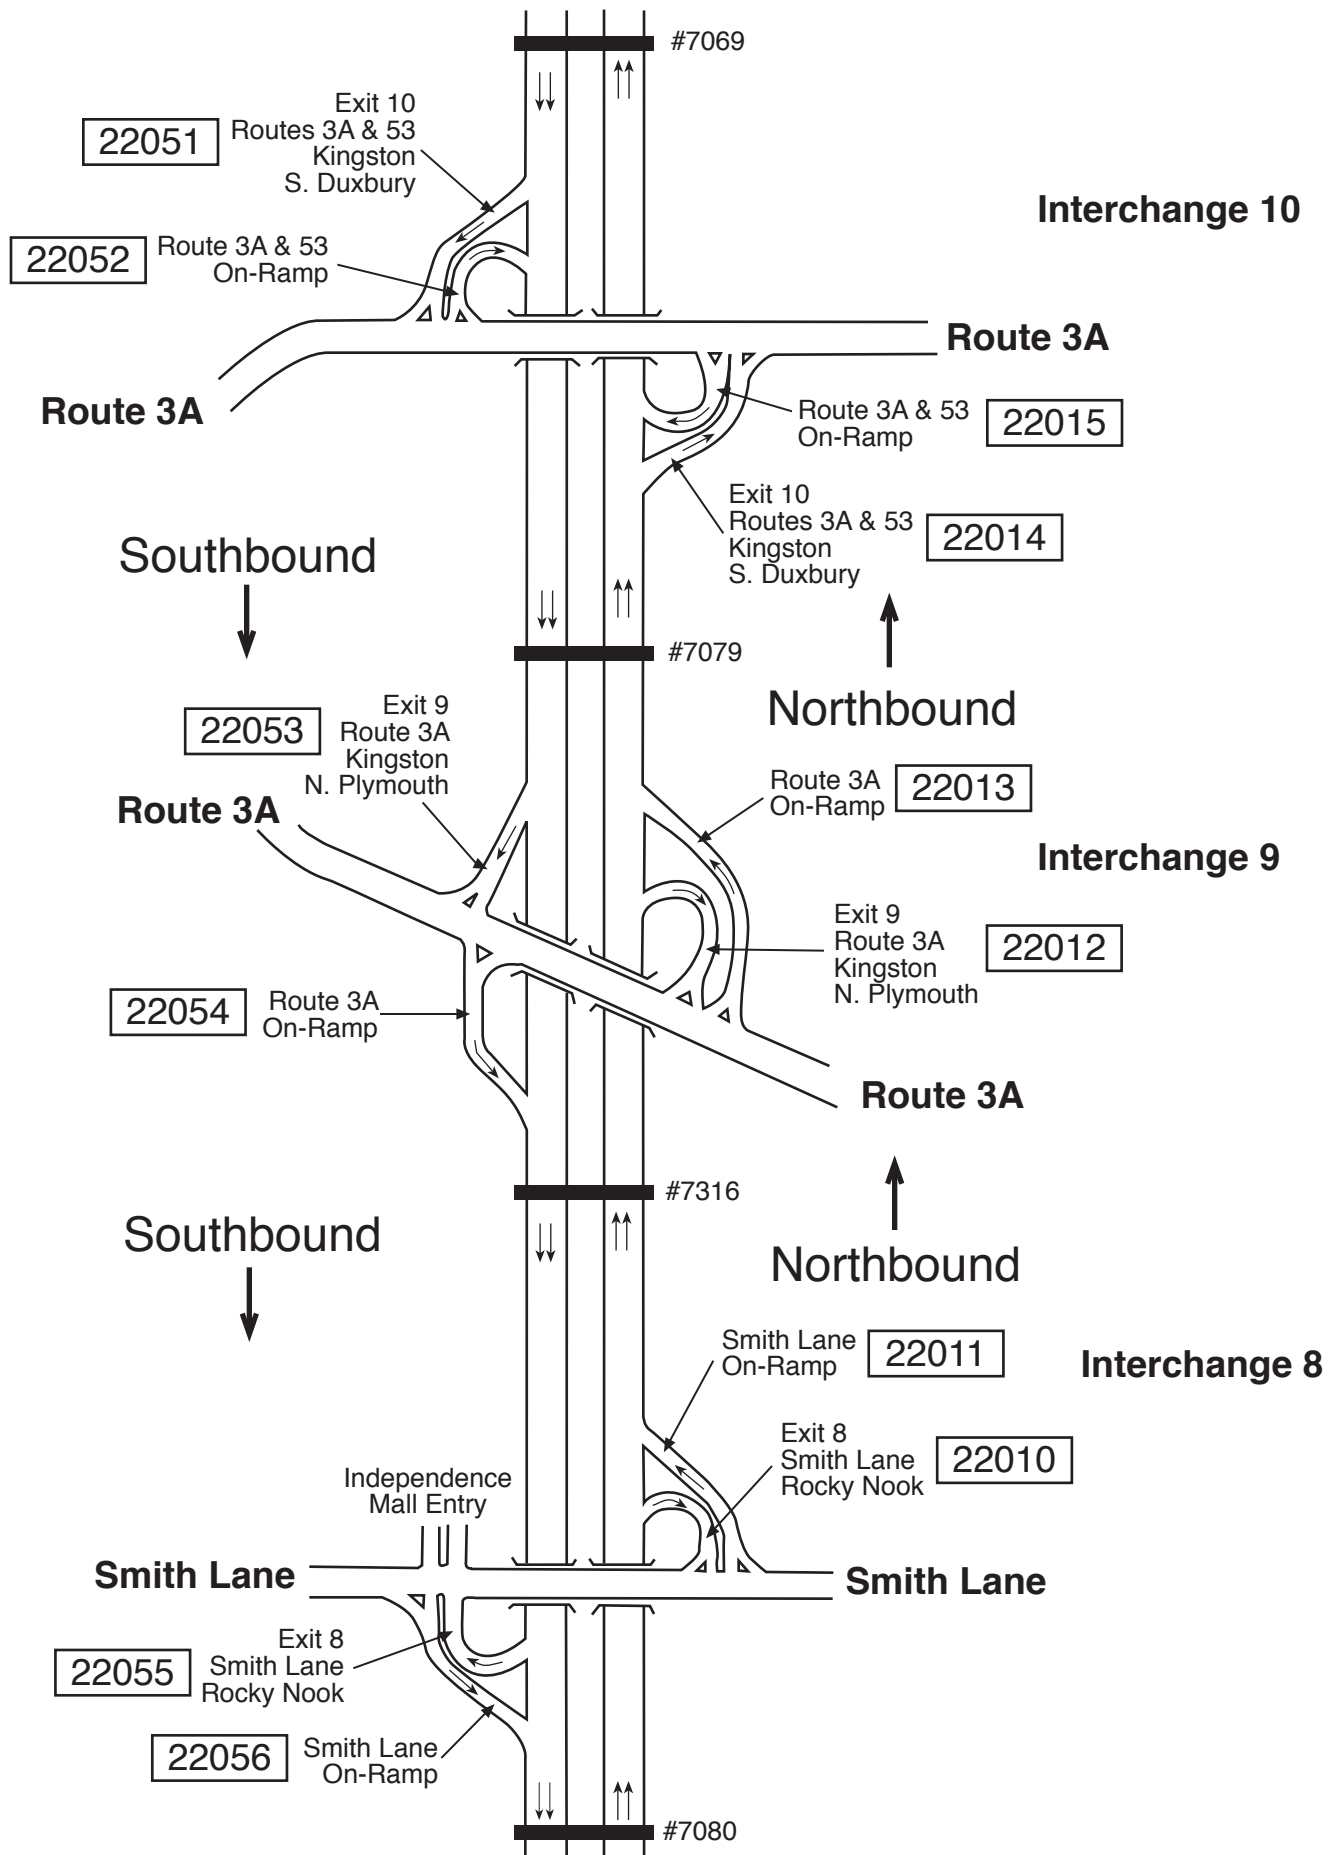

Route 3 South

Route 3 South: Plymouth – Braintree

Herring Pond Road – Clark Road – Plimoth Plantation Highway: Plymouth

Long Pond Road—Route 44 East/Samoset Street—Route 44 West: Plymouth

Route 3 South: Plymouth — Braintree

Smith Lane—Route 3A—Route 3A & 53: Kingston — Duxbury

Route 3 South: Plymouth — Braintree

Route 14—Route 139—Route 53: Duxbury — Pembroke — Hanover

Route 3 South: Plymouth – Braintree

Route 228 – Derby Street – Route 18: Rockland – Hingham – Weymouth

Route 3 South: Plymouth – Braintree Union Street – Burgin Parkway – Route 128: Braintree