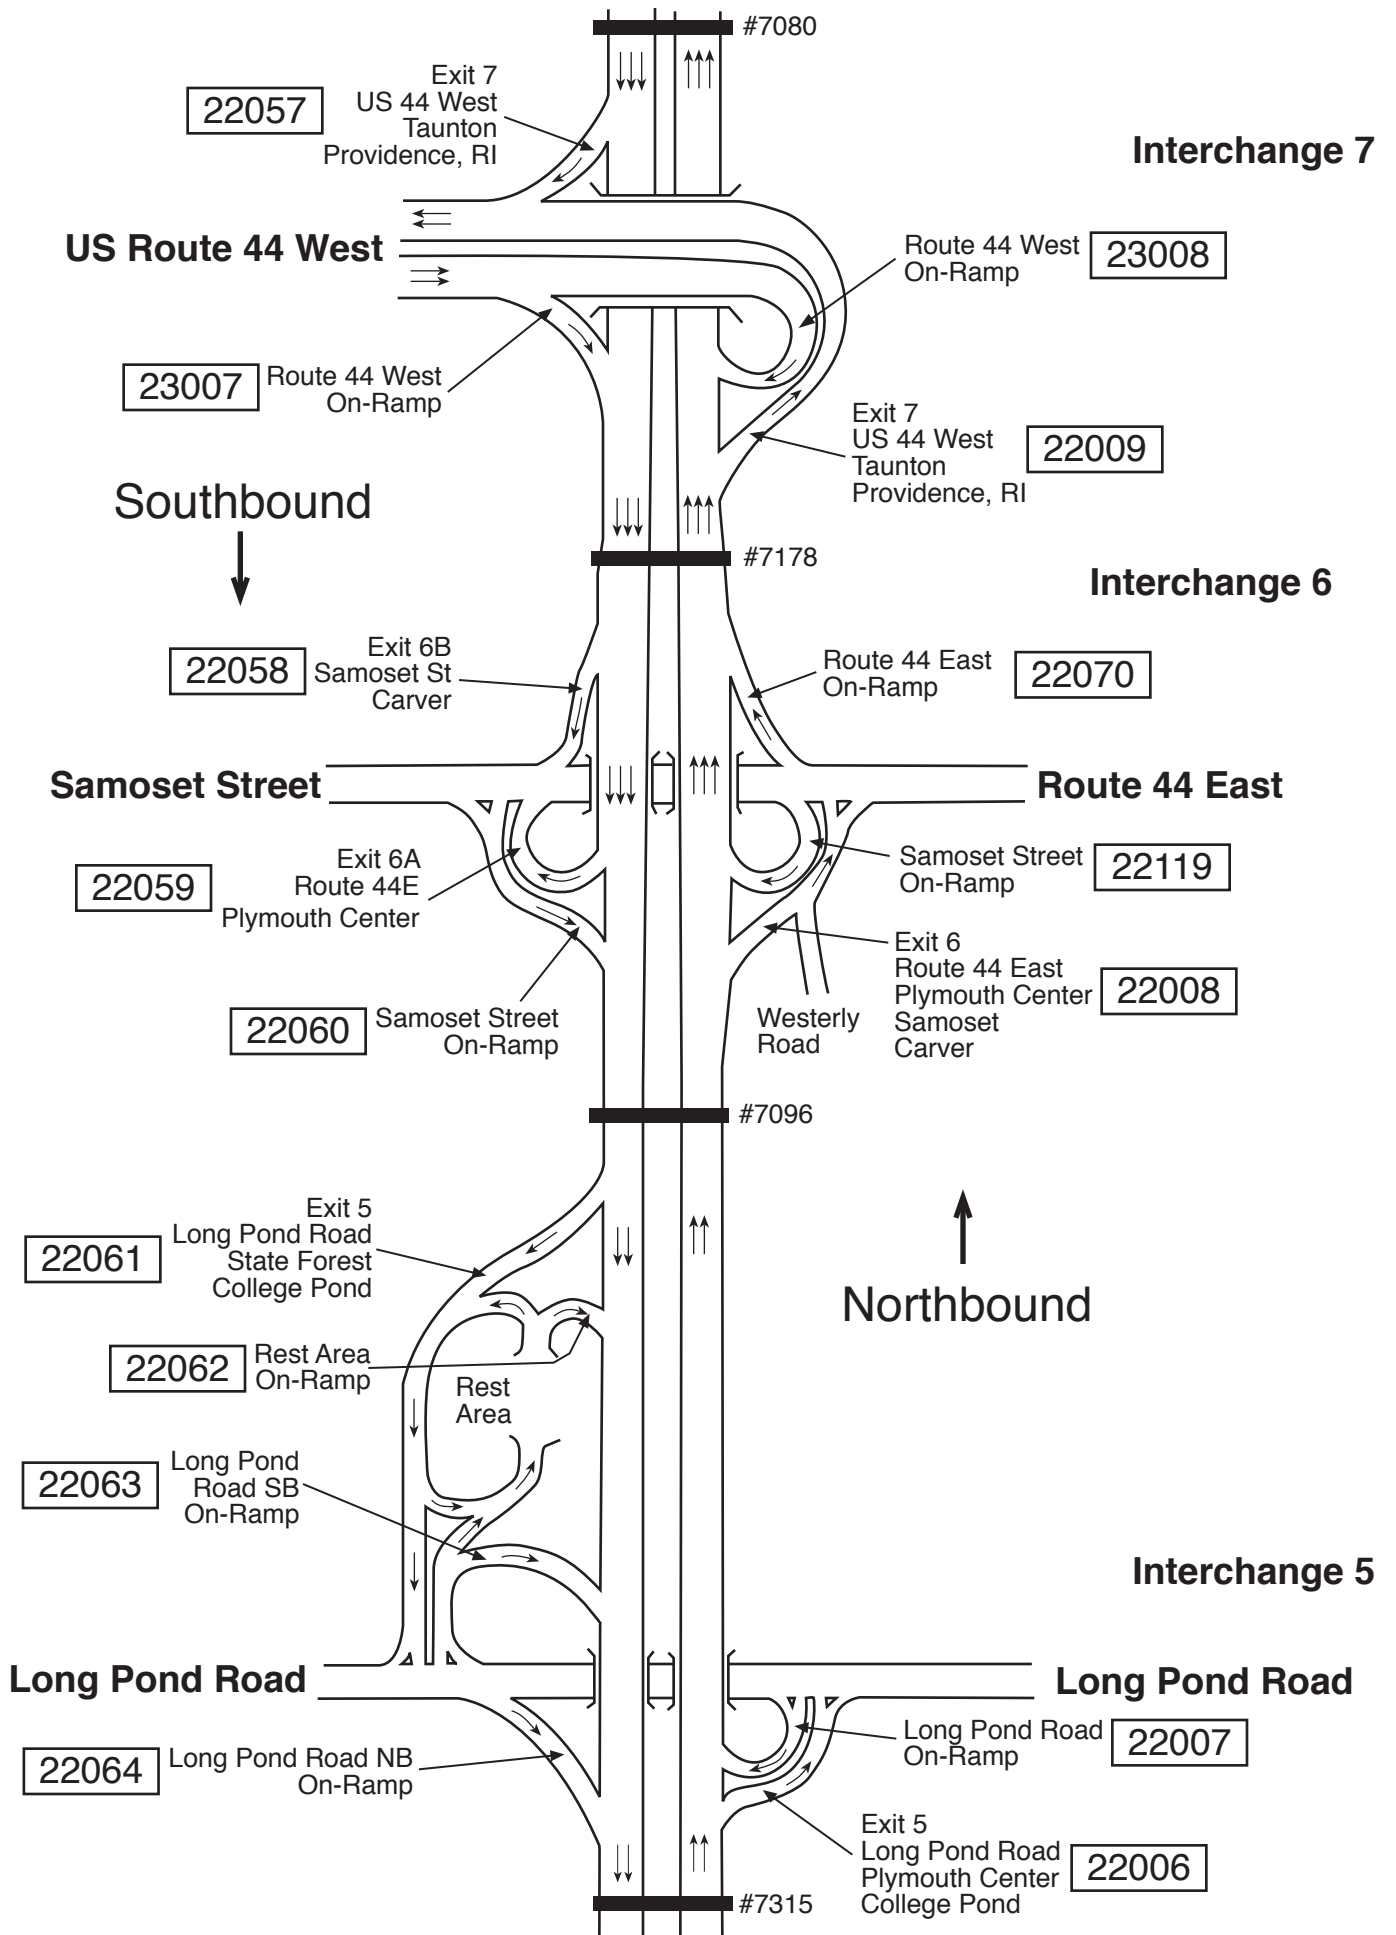

Route 3 South

Route 3 South: Plymouth – Braintree

Herring Pond Road – Clark Road – Plimoth Plantation Highway: Plymouth

Long Pond Road—Route 44 East/Samoset Street—Route 44 West: Plymouth

Route 3 South: Plymouth — Braintree

Smith Lane—Route 3A—Route 3A & 53: Kingston — Duxbury

Route 3 South: Plymouth — Braintree

Route 14—Route 139—Route 53: Duxbury — Pembroke — Hanover

Route 3 South: Plymouth – Braintree

Route 228 – Derby Street – Route 18: Rockland – Hingham – Weymouth

Route 3 South: Plymouth – Braintree Union Street – Burgin Parkway – Route 128: Braintree