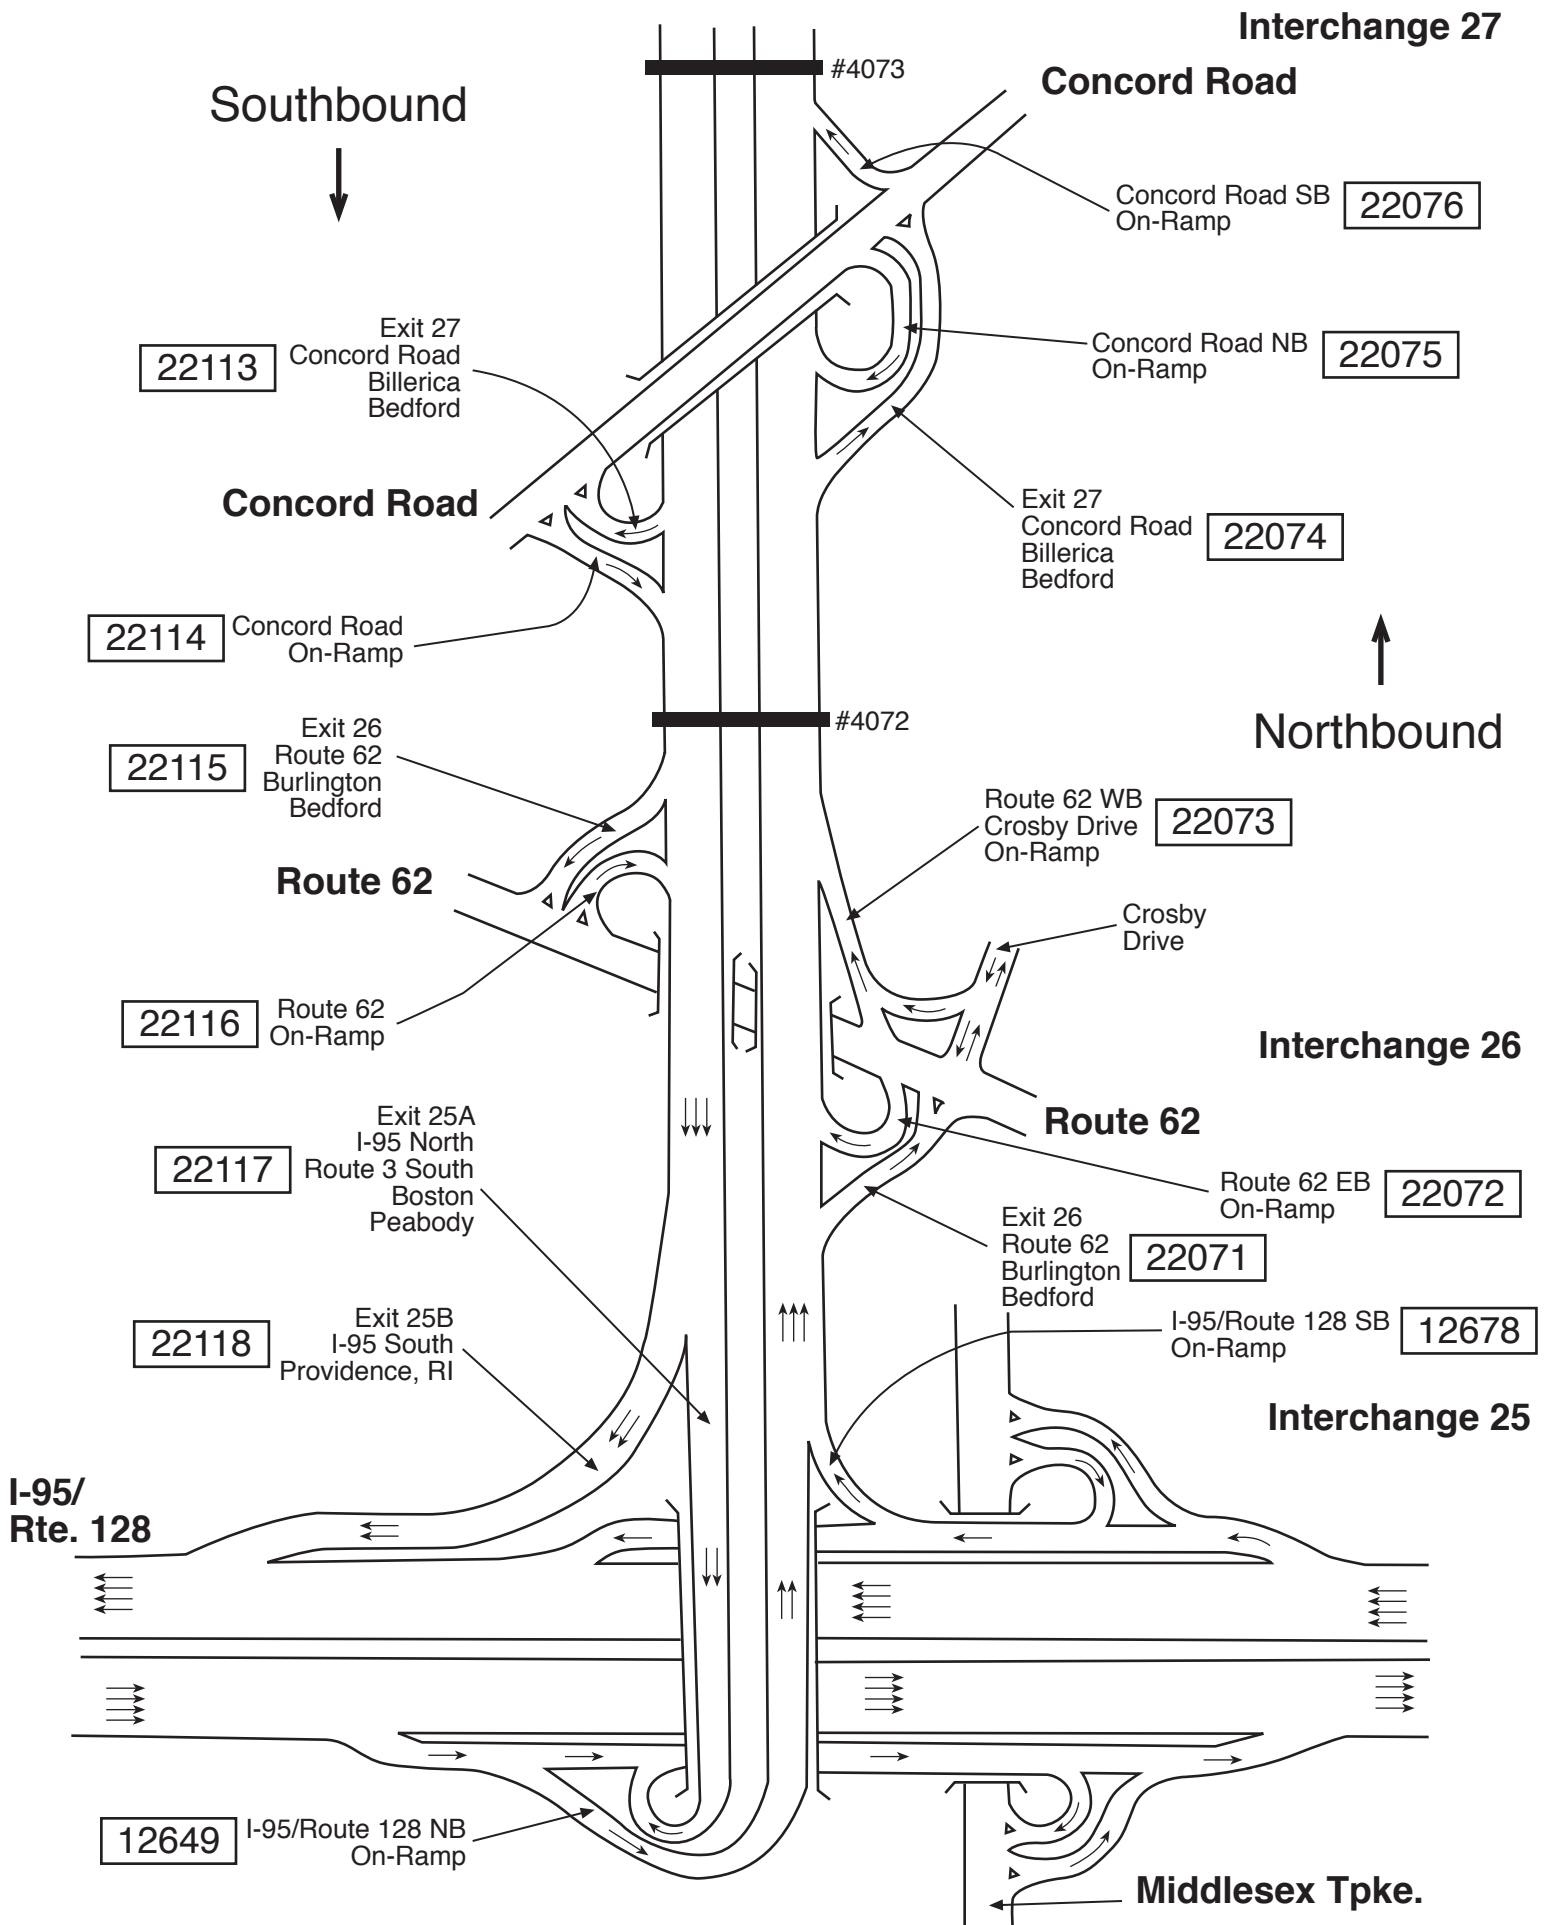

# Route 3 North I-95/Route 128—Route 62—Concord Road

# Route 3 North Treble Cove Road—Route 129—I-495

# Route 3 North Route 110—Route 4—Route 40

Southbound  
↓

Interchange 33  
Route 40  
↑

Northbound

Route 4

Interchange 32

Drum Hill Road

Route 4

# Route 3 North Westford Road—Route 113—Middlesex Road