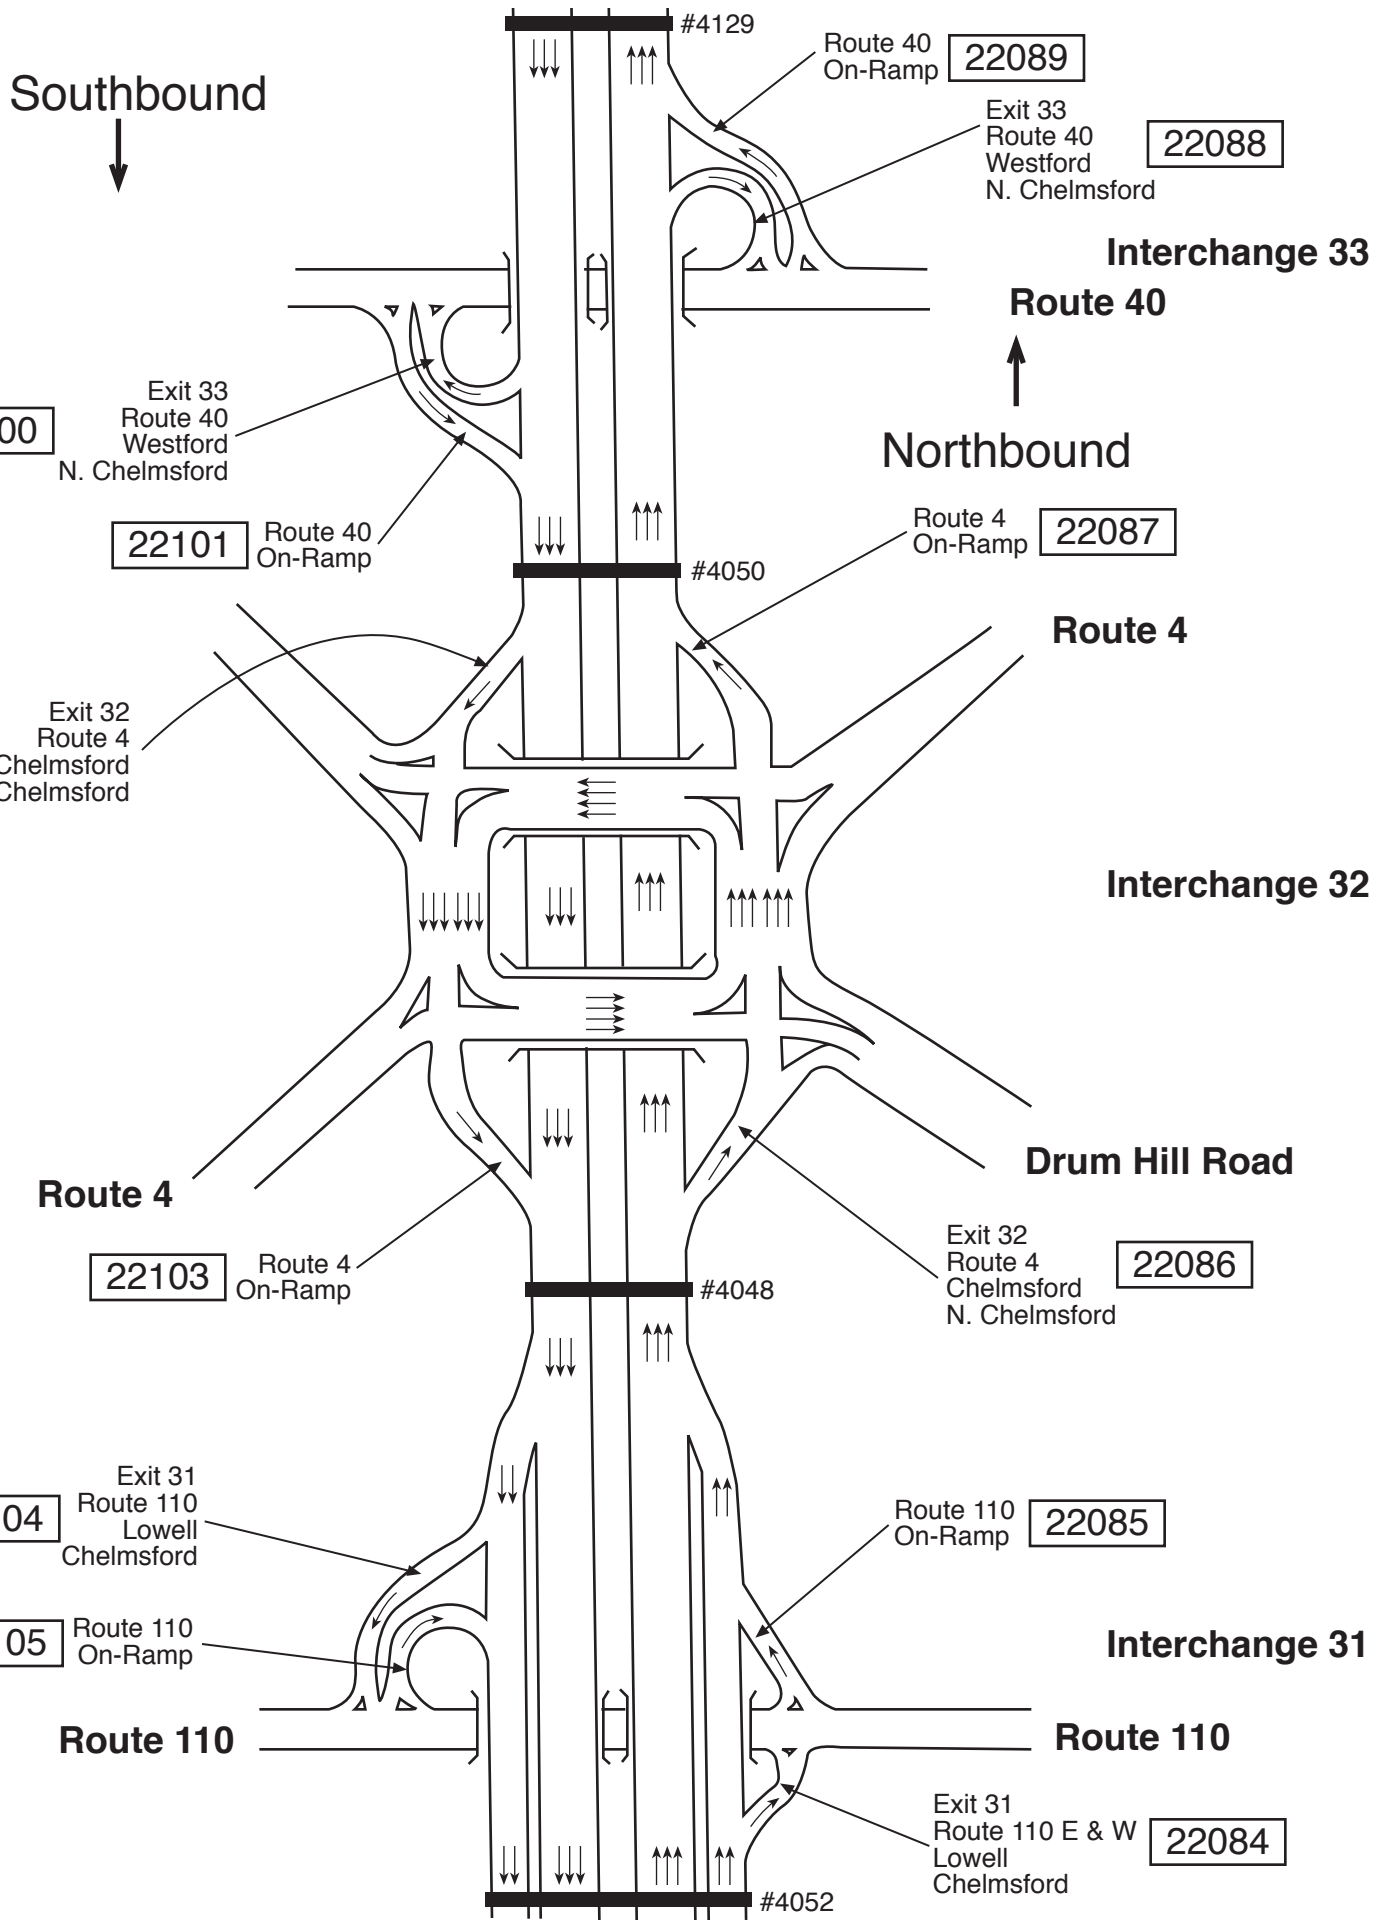

# Route 3 North I-95/Route 128—Route 62—Concord Road

# Route 3 North Treble Cove Road—Route 129—I-495

# Route 3 North Route 110—Route 4—Route 40

Southbound  
↓

Interchange 33  
Route 40  
↑

Northbound

Route 4

Interchange 32

Drum Hill Road

Route 4

# Route 3 North Westford Road—Route 113—Middlesex Road