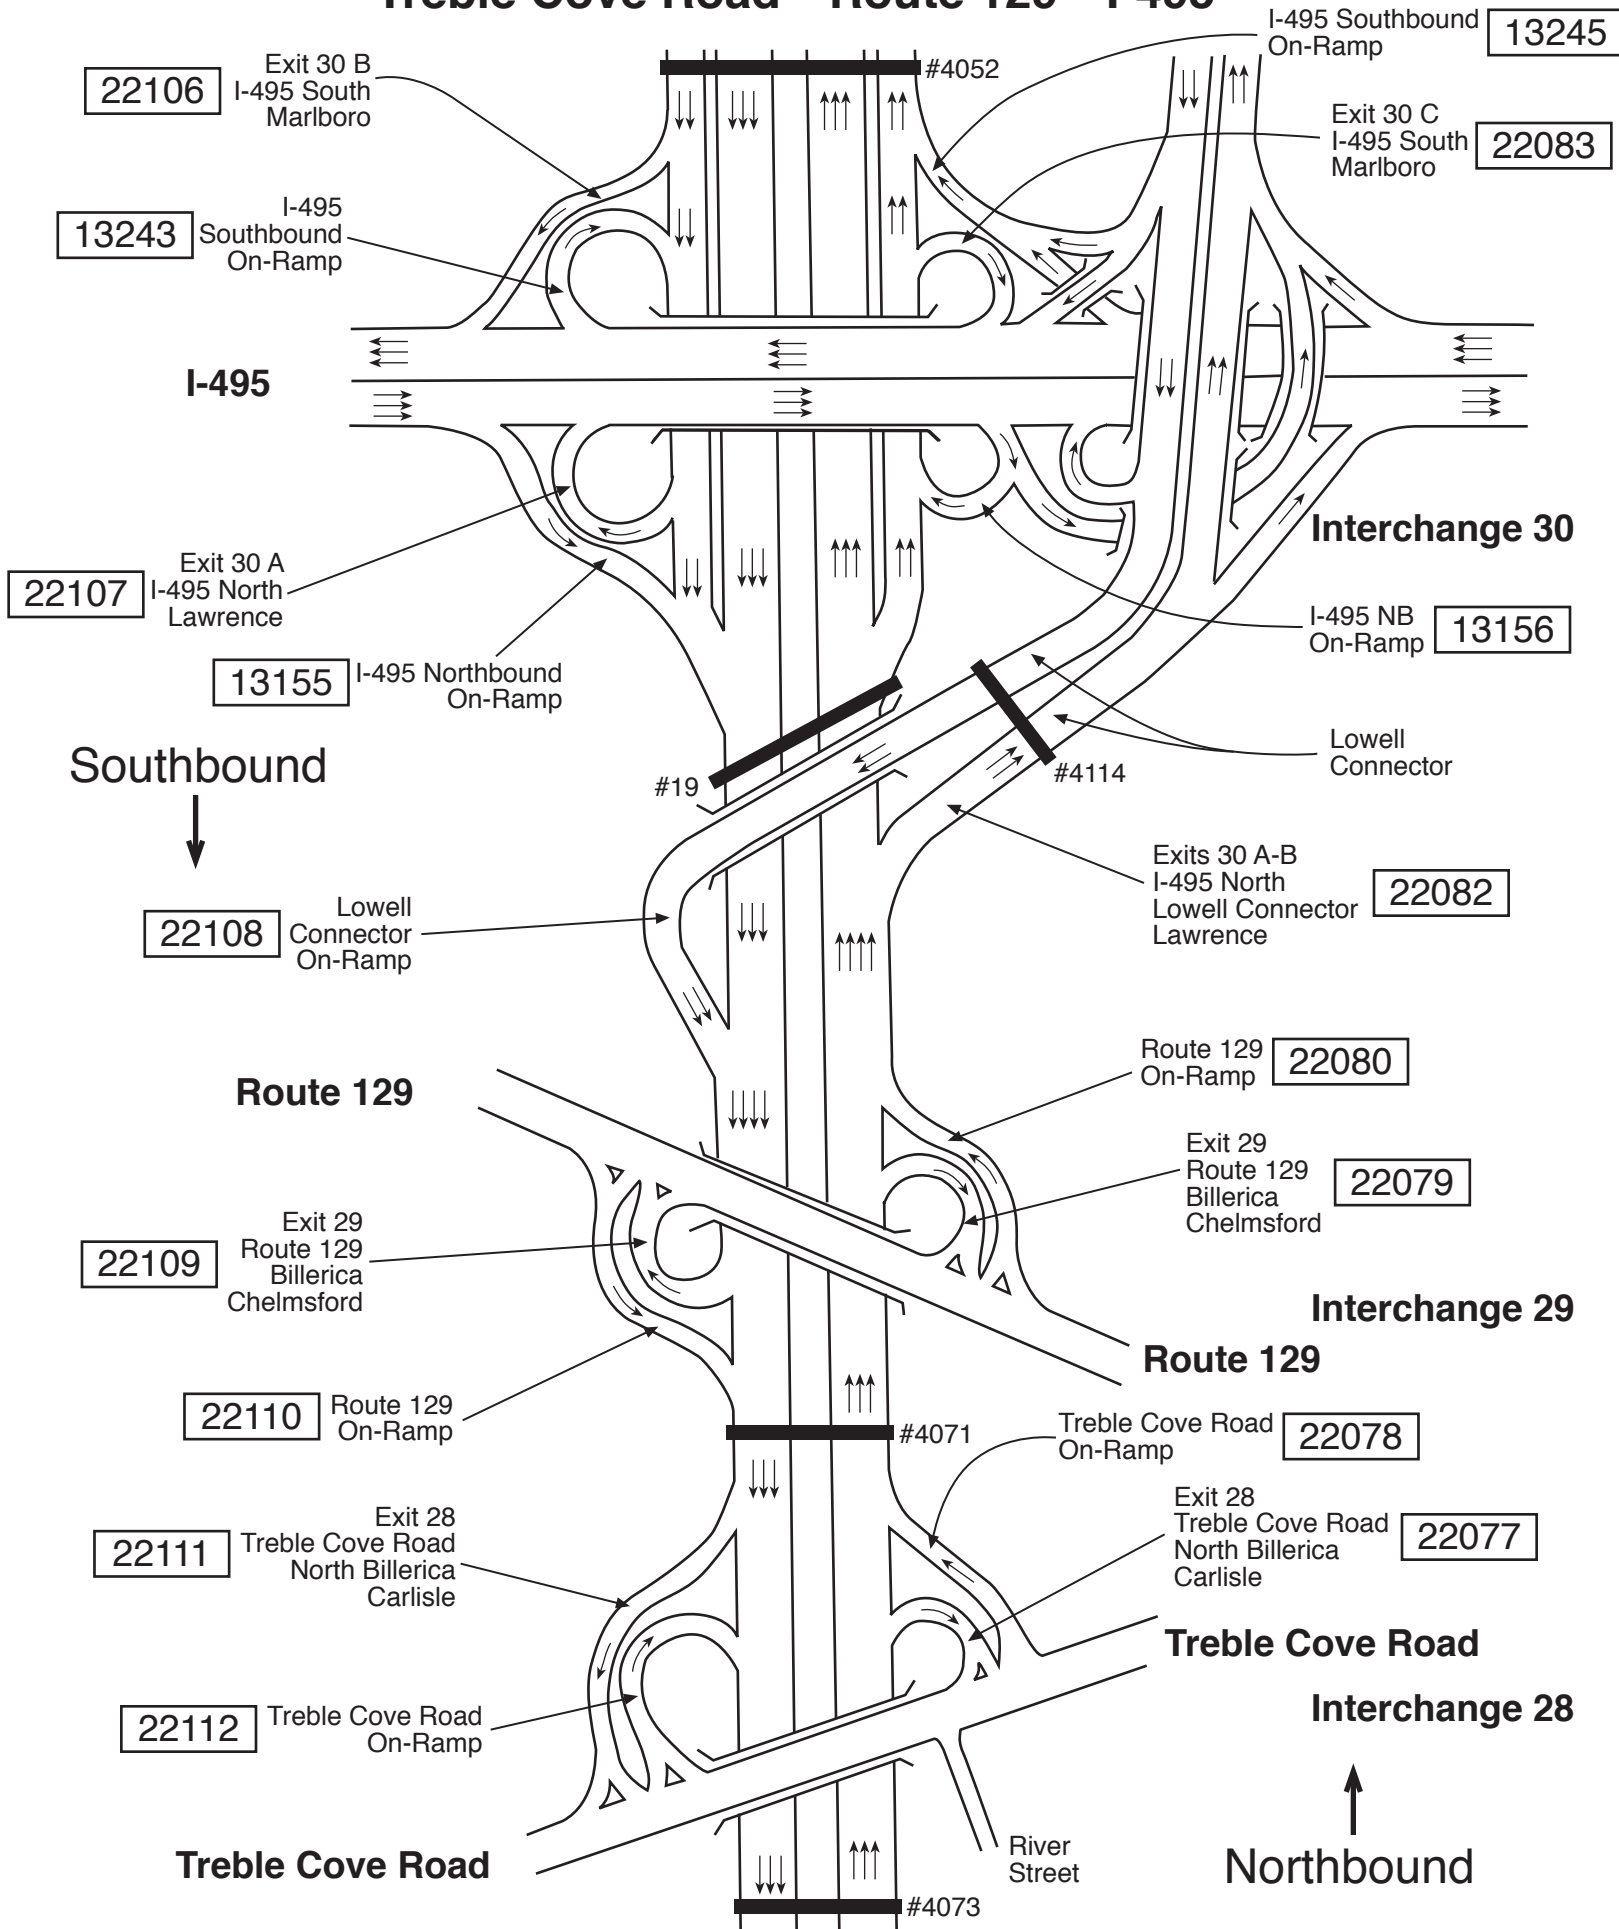

# Route 3 North I-95/Route 128—Route 62—Concord Road

# Route 3 North Treble Cove Road—Route 129—I-495

# Route 3 North Route 110—Route 4—Route 40

Southbound  
↓

Interchange 33  
Route 40  
↑

Northbound

Route 4

Interchange 32

Drum Hill Road

Route 4

# Route 3 North Westford Road—Route 113—Middlesex Road