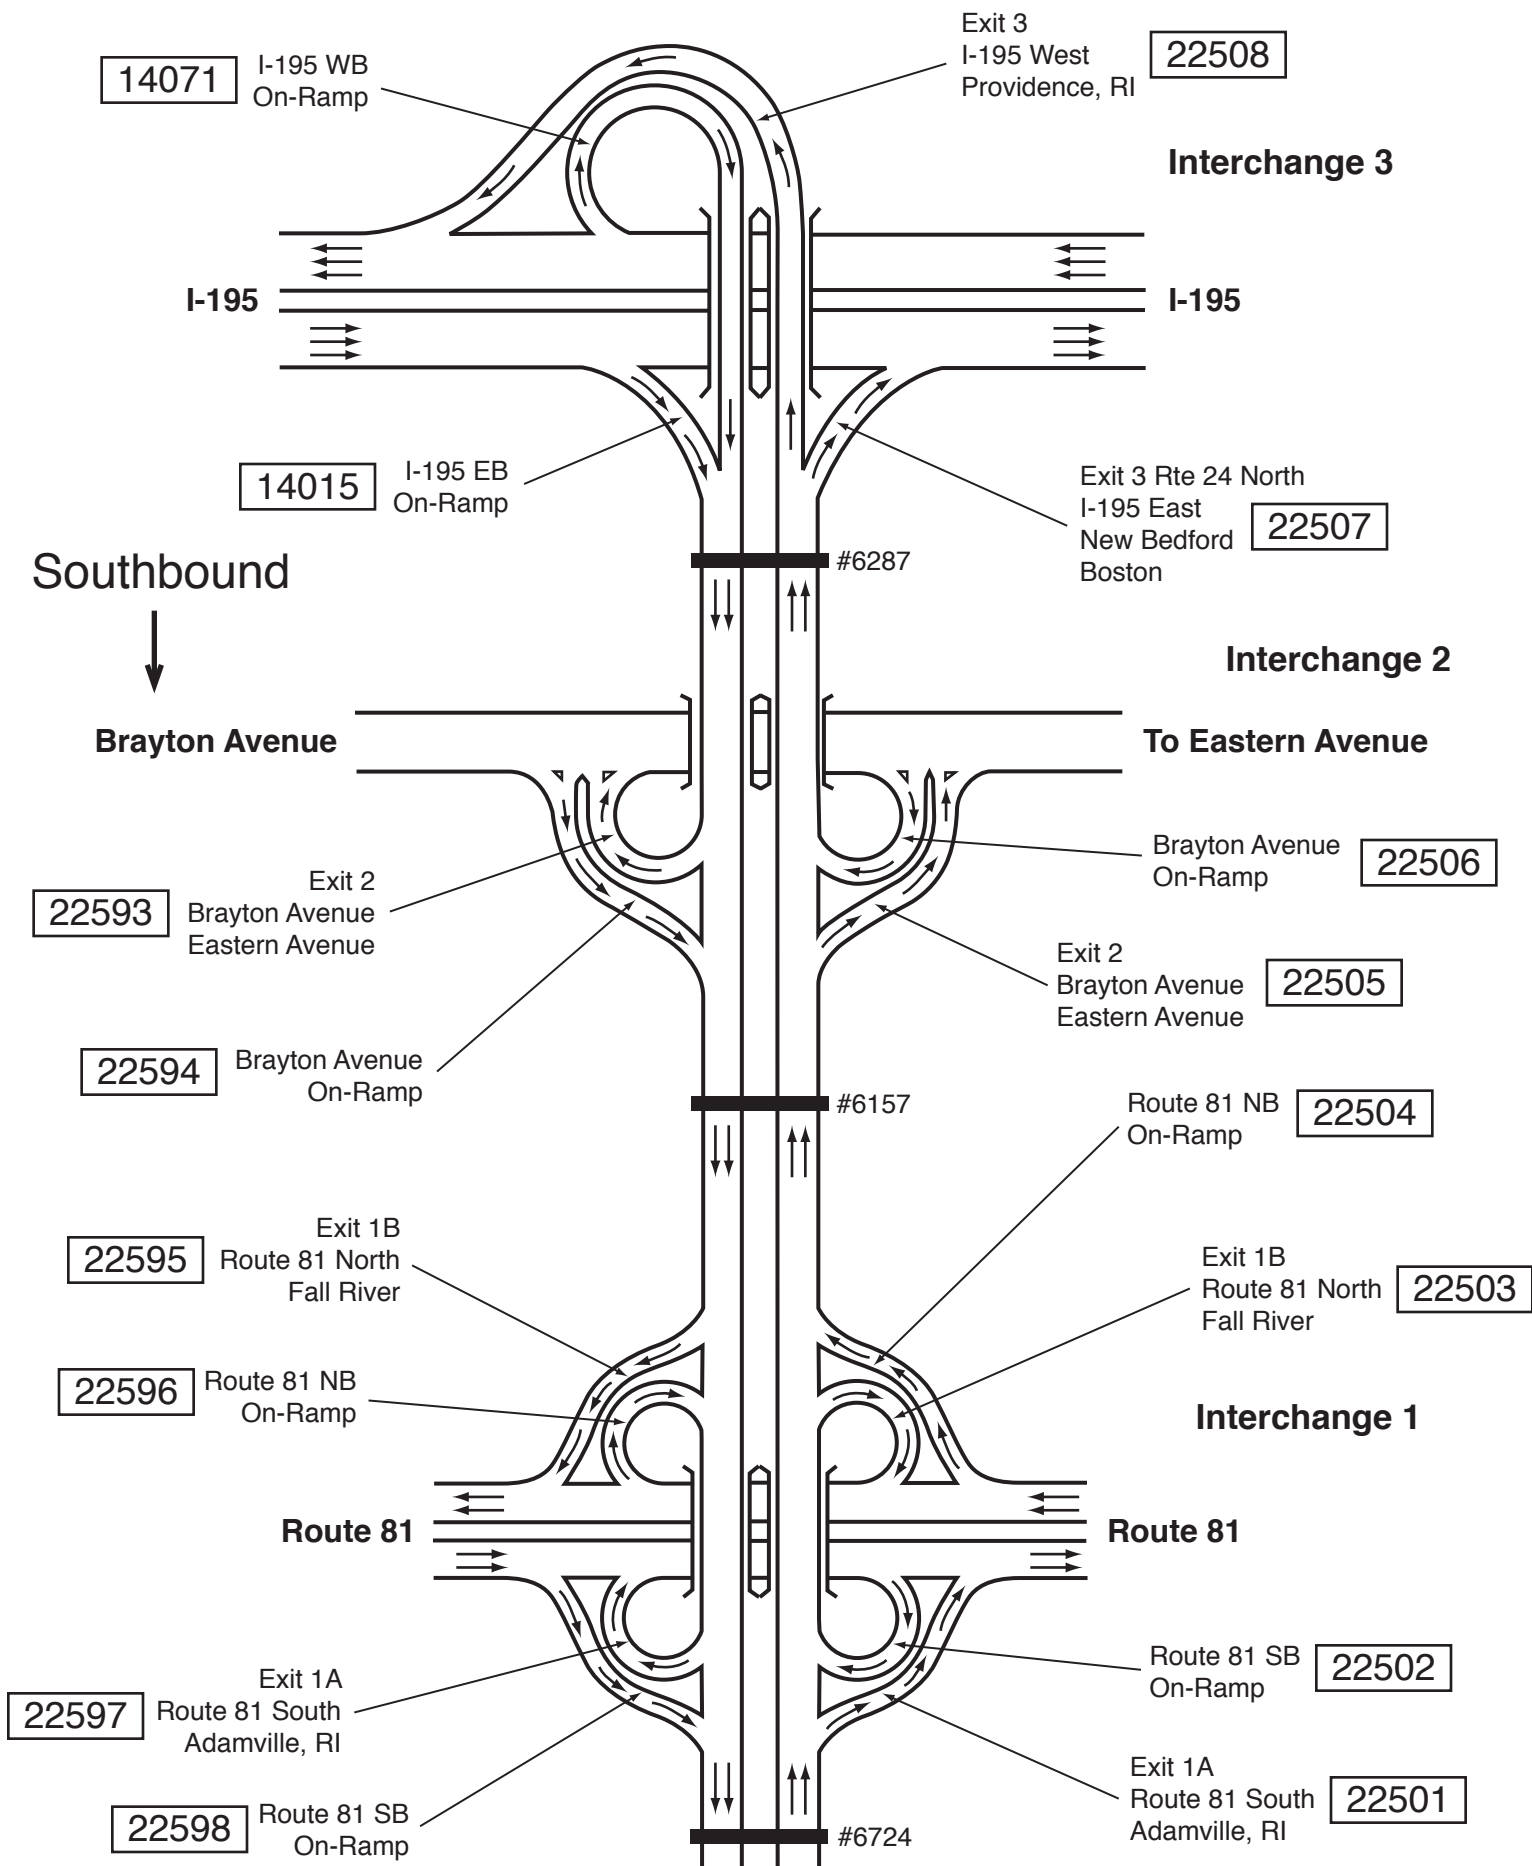

# Route 24

Route 81 – Brayton Avenue – I-195, West Interchange: Fall River

# Route 24: Rhode Island State Line-I-93, Randolph

## I-195 East Interchange: Fall River

Route 24

# Route 24: Rhode Island State Line—I-93, Randolph President Ave.—Highland Ave.—Route 79: Fall River