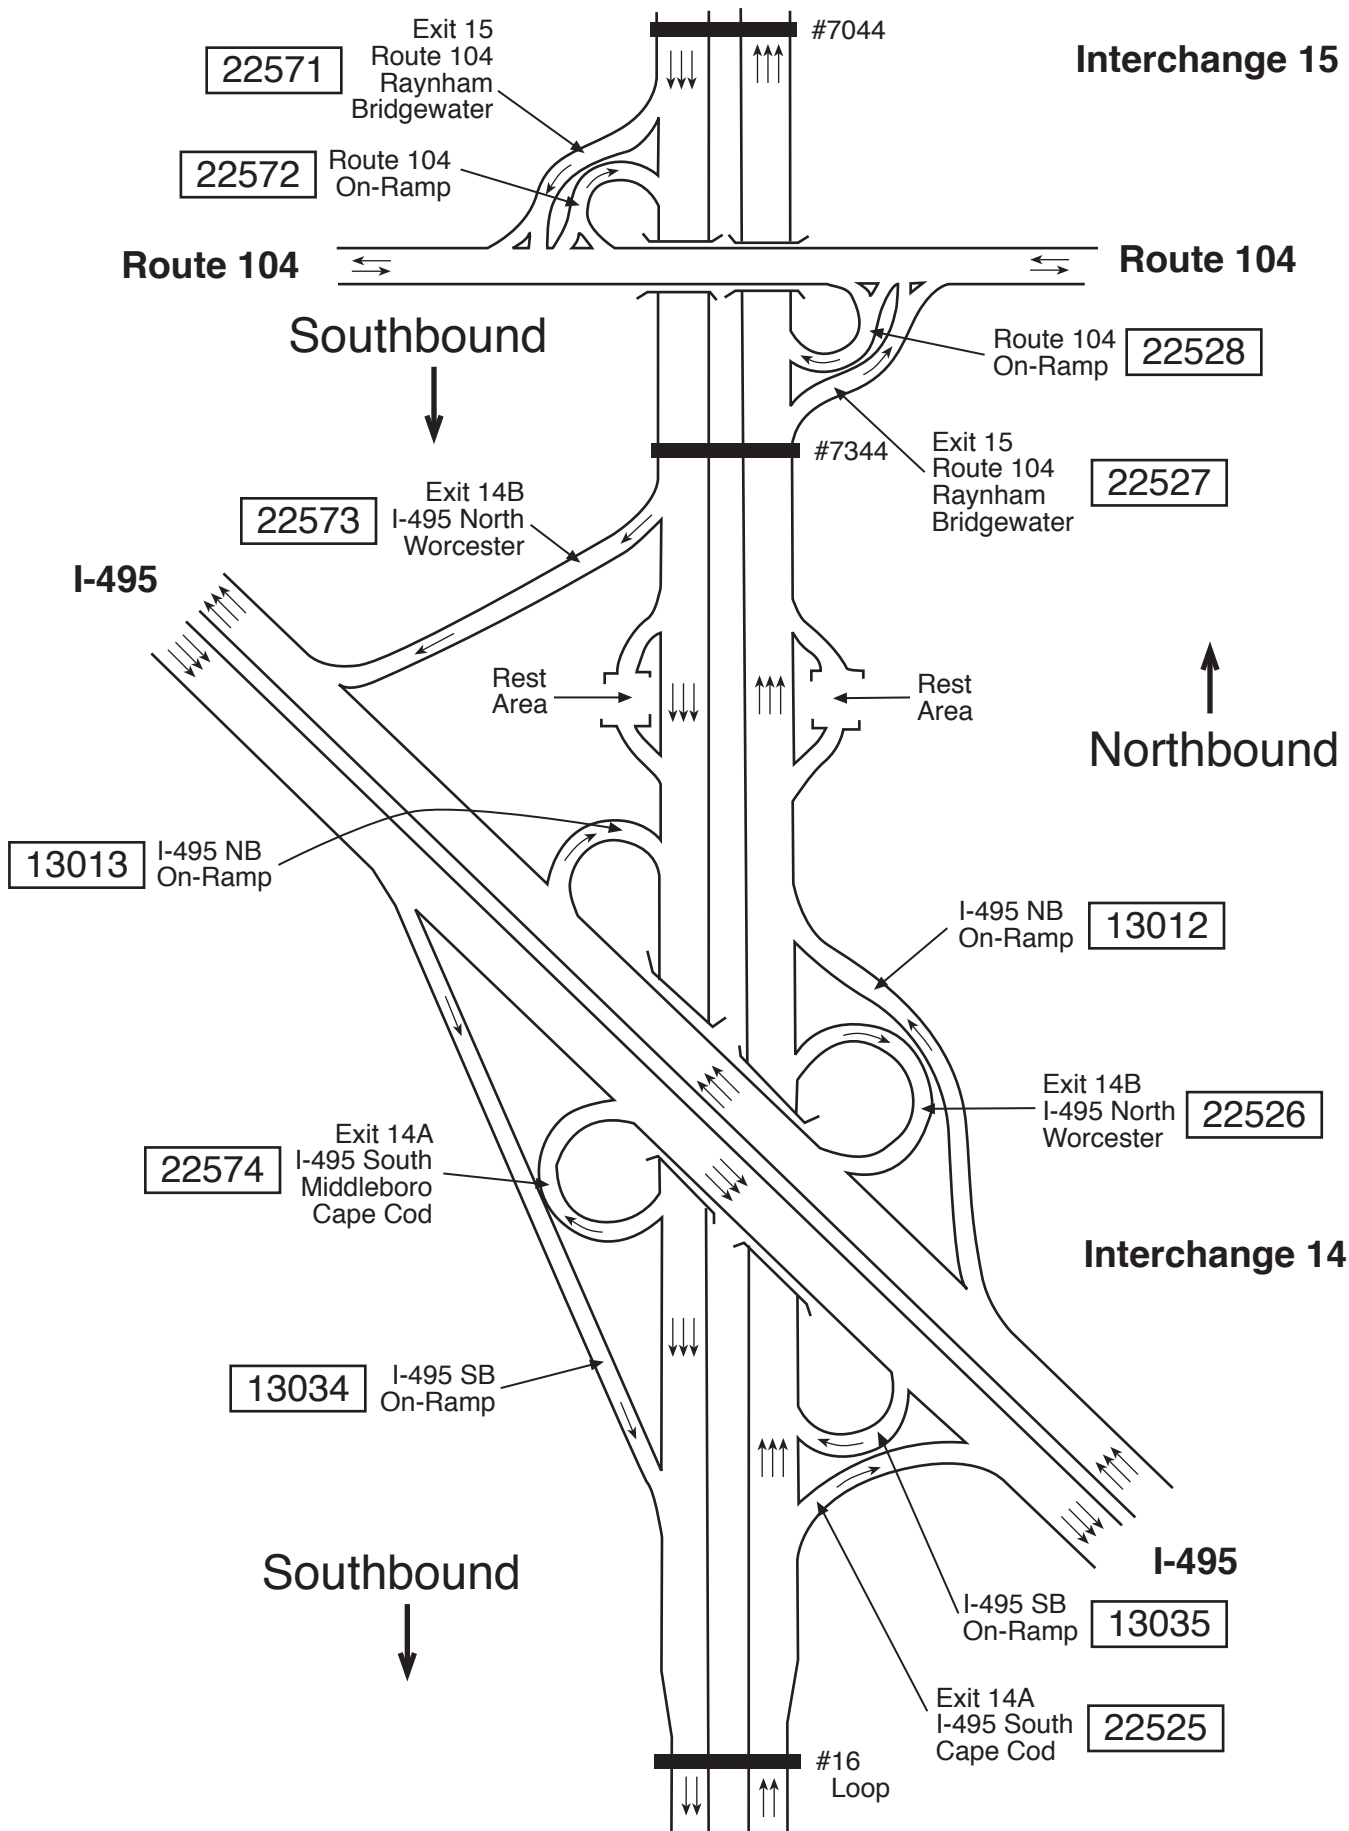

Route 24: Rhode Island State Line–I-93, Randolph Page 6 of 8

I-495—Route 104: Raynham—Bridgewater