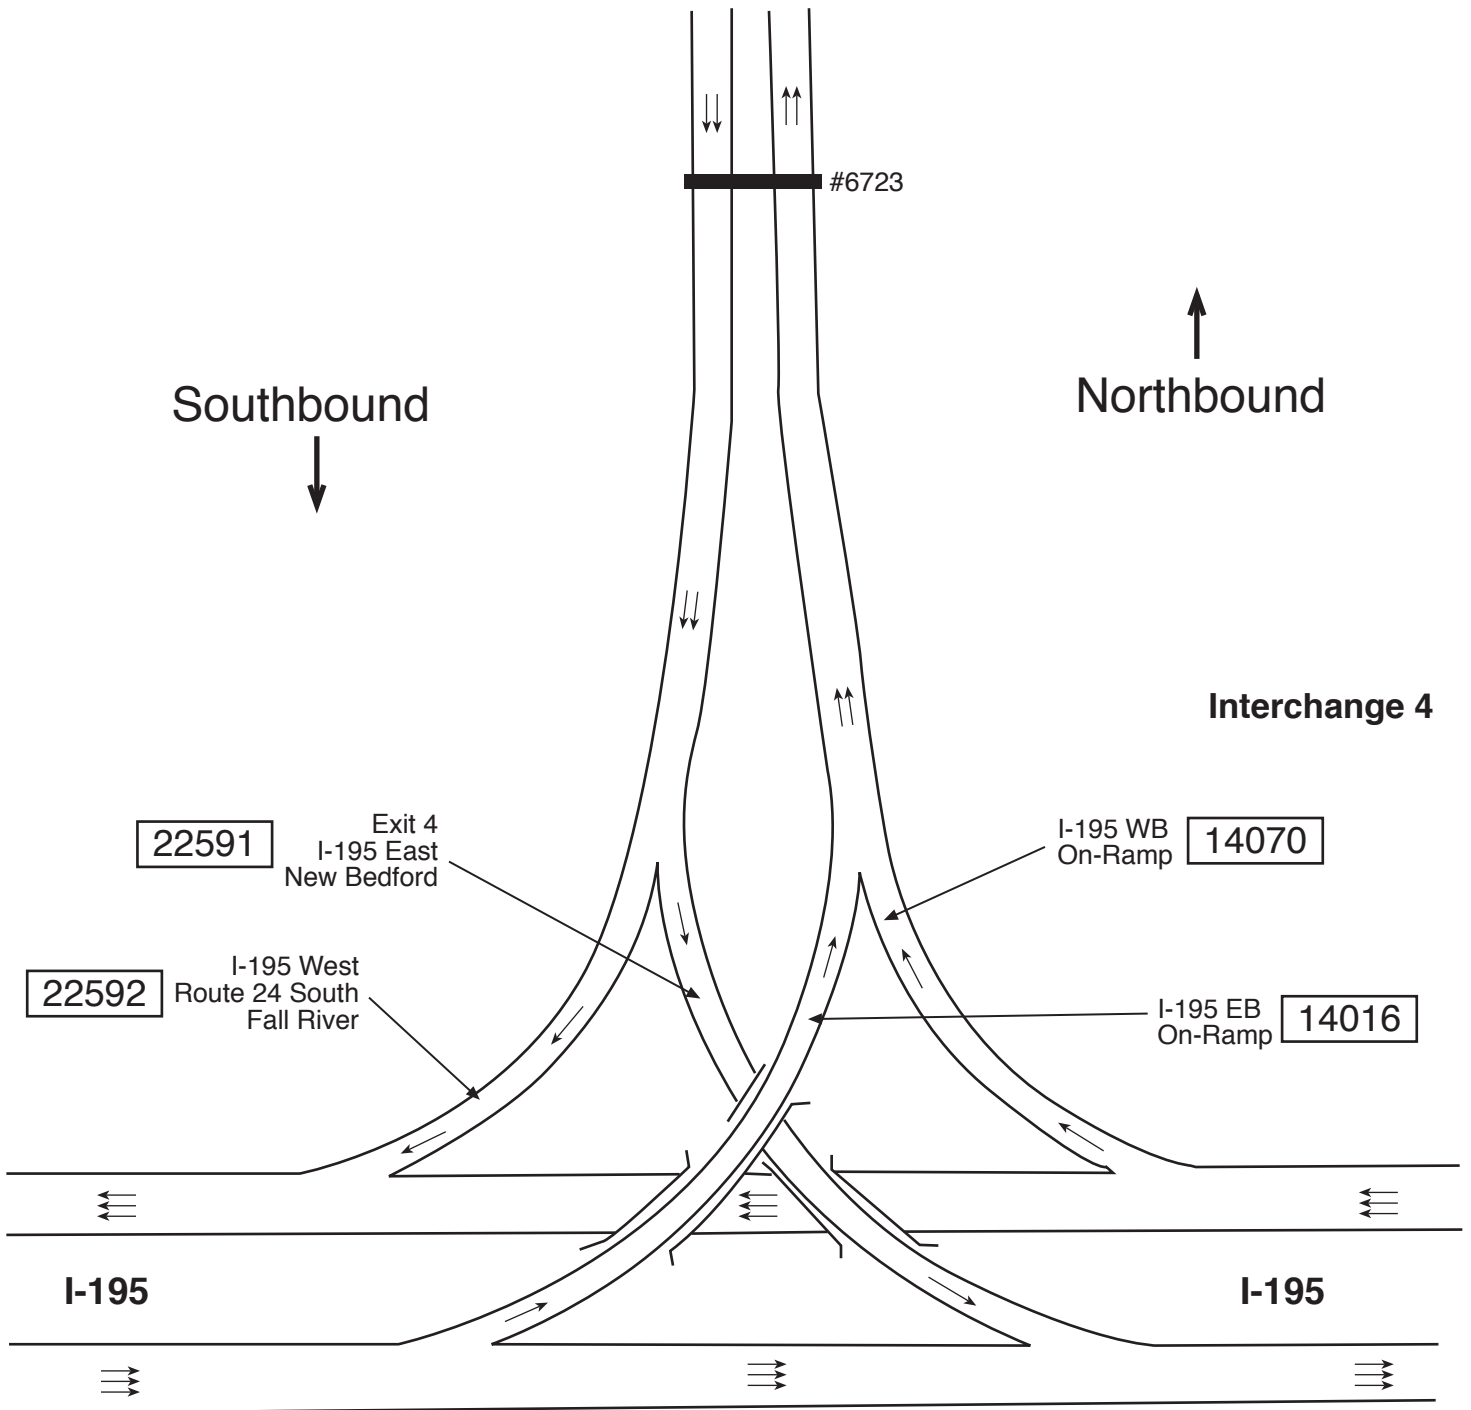

# Route 24

Route 81 – Brayton Avenue – I-195, West Interchange: Fall River

# Route 24: Rhode Island State Line-I-93, Randolph

## I-195 East Interchange: Fall River

Route 24

# Route 24: Rhode Island State Line–I-93, Randolph Page 6 of 8