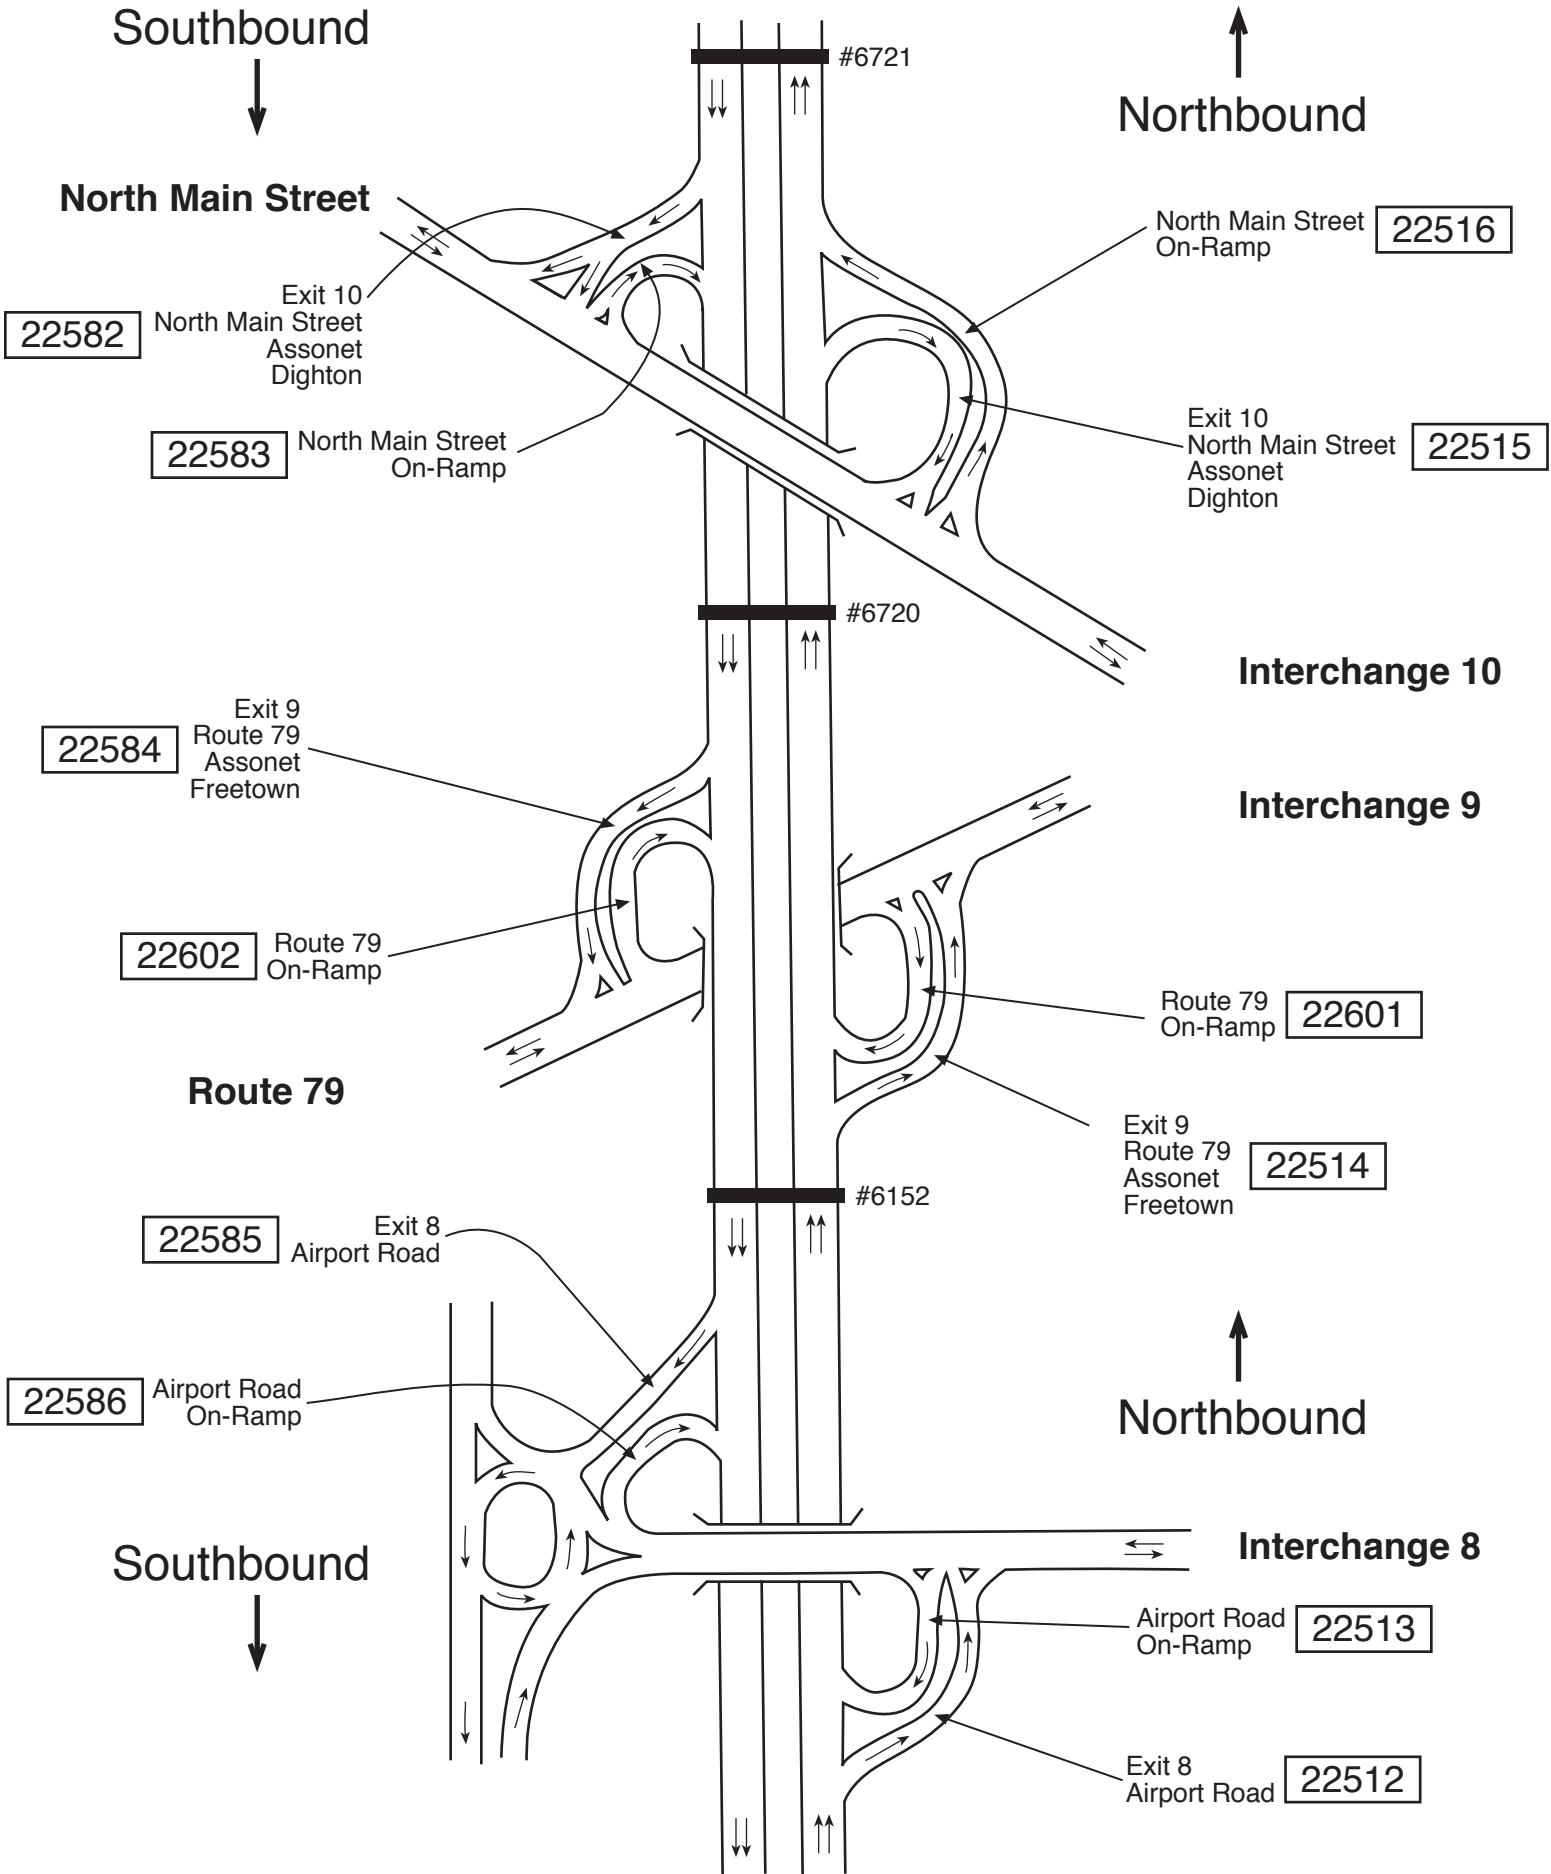

# Route 24

Route 81 – Brayton Avenue – I-195, West Interchange: Fall River

## I-195 East Interchange: Fall River

Route 24

# Route 24: Rhode Island State Line—I-93, Randolph President Ave.—Highland Ave.—Route 79: Fall River

# Route 24: Rhode Island State Line—I-93, Randolph Airport Road—Route 79—N. Main Street: Fall River—Berkley

Padelford Street—Route 140—US Route 44:Berkeley—Taunton—Raynham