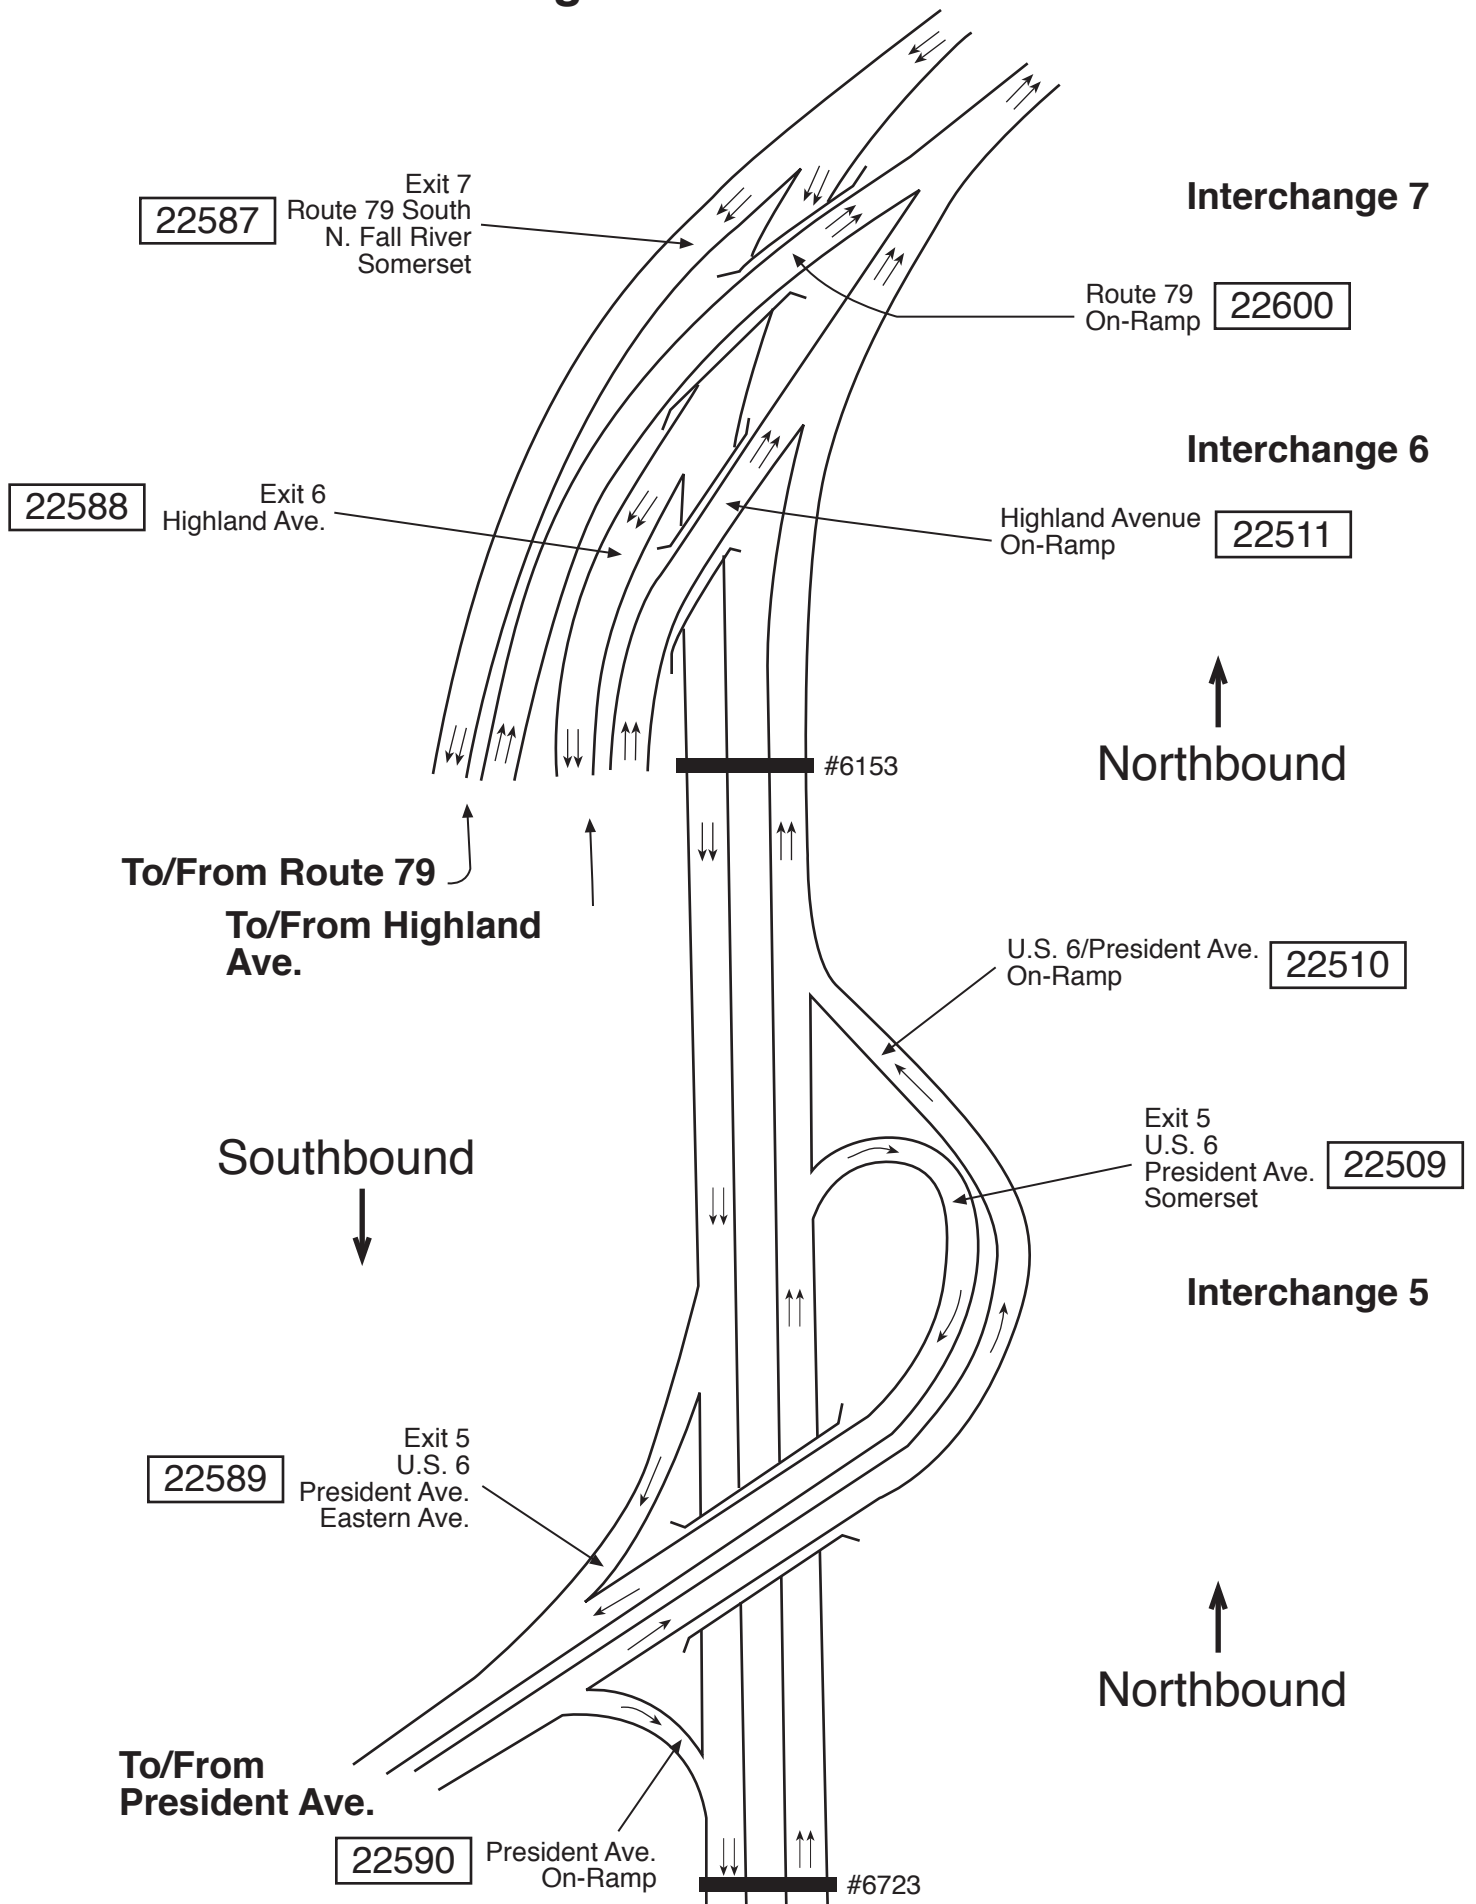

# Route 24

Route 81 – Brayton Avenue – I-195, West Interchange: Fall River

# Route 24: Rhode Island State Line-I-93, Randolph

## I-195 East Interchange: Fall River

Route 24

# Route 24: Rhode Island State Line—I-93, Randolph Airport Road—Route 79—N. Main Street: Fall River—Berkley

Padelford Street—Route 140—US Route 44:Berkeley—Taunton—Raynham