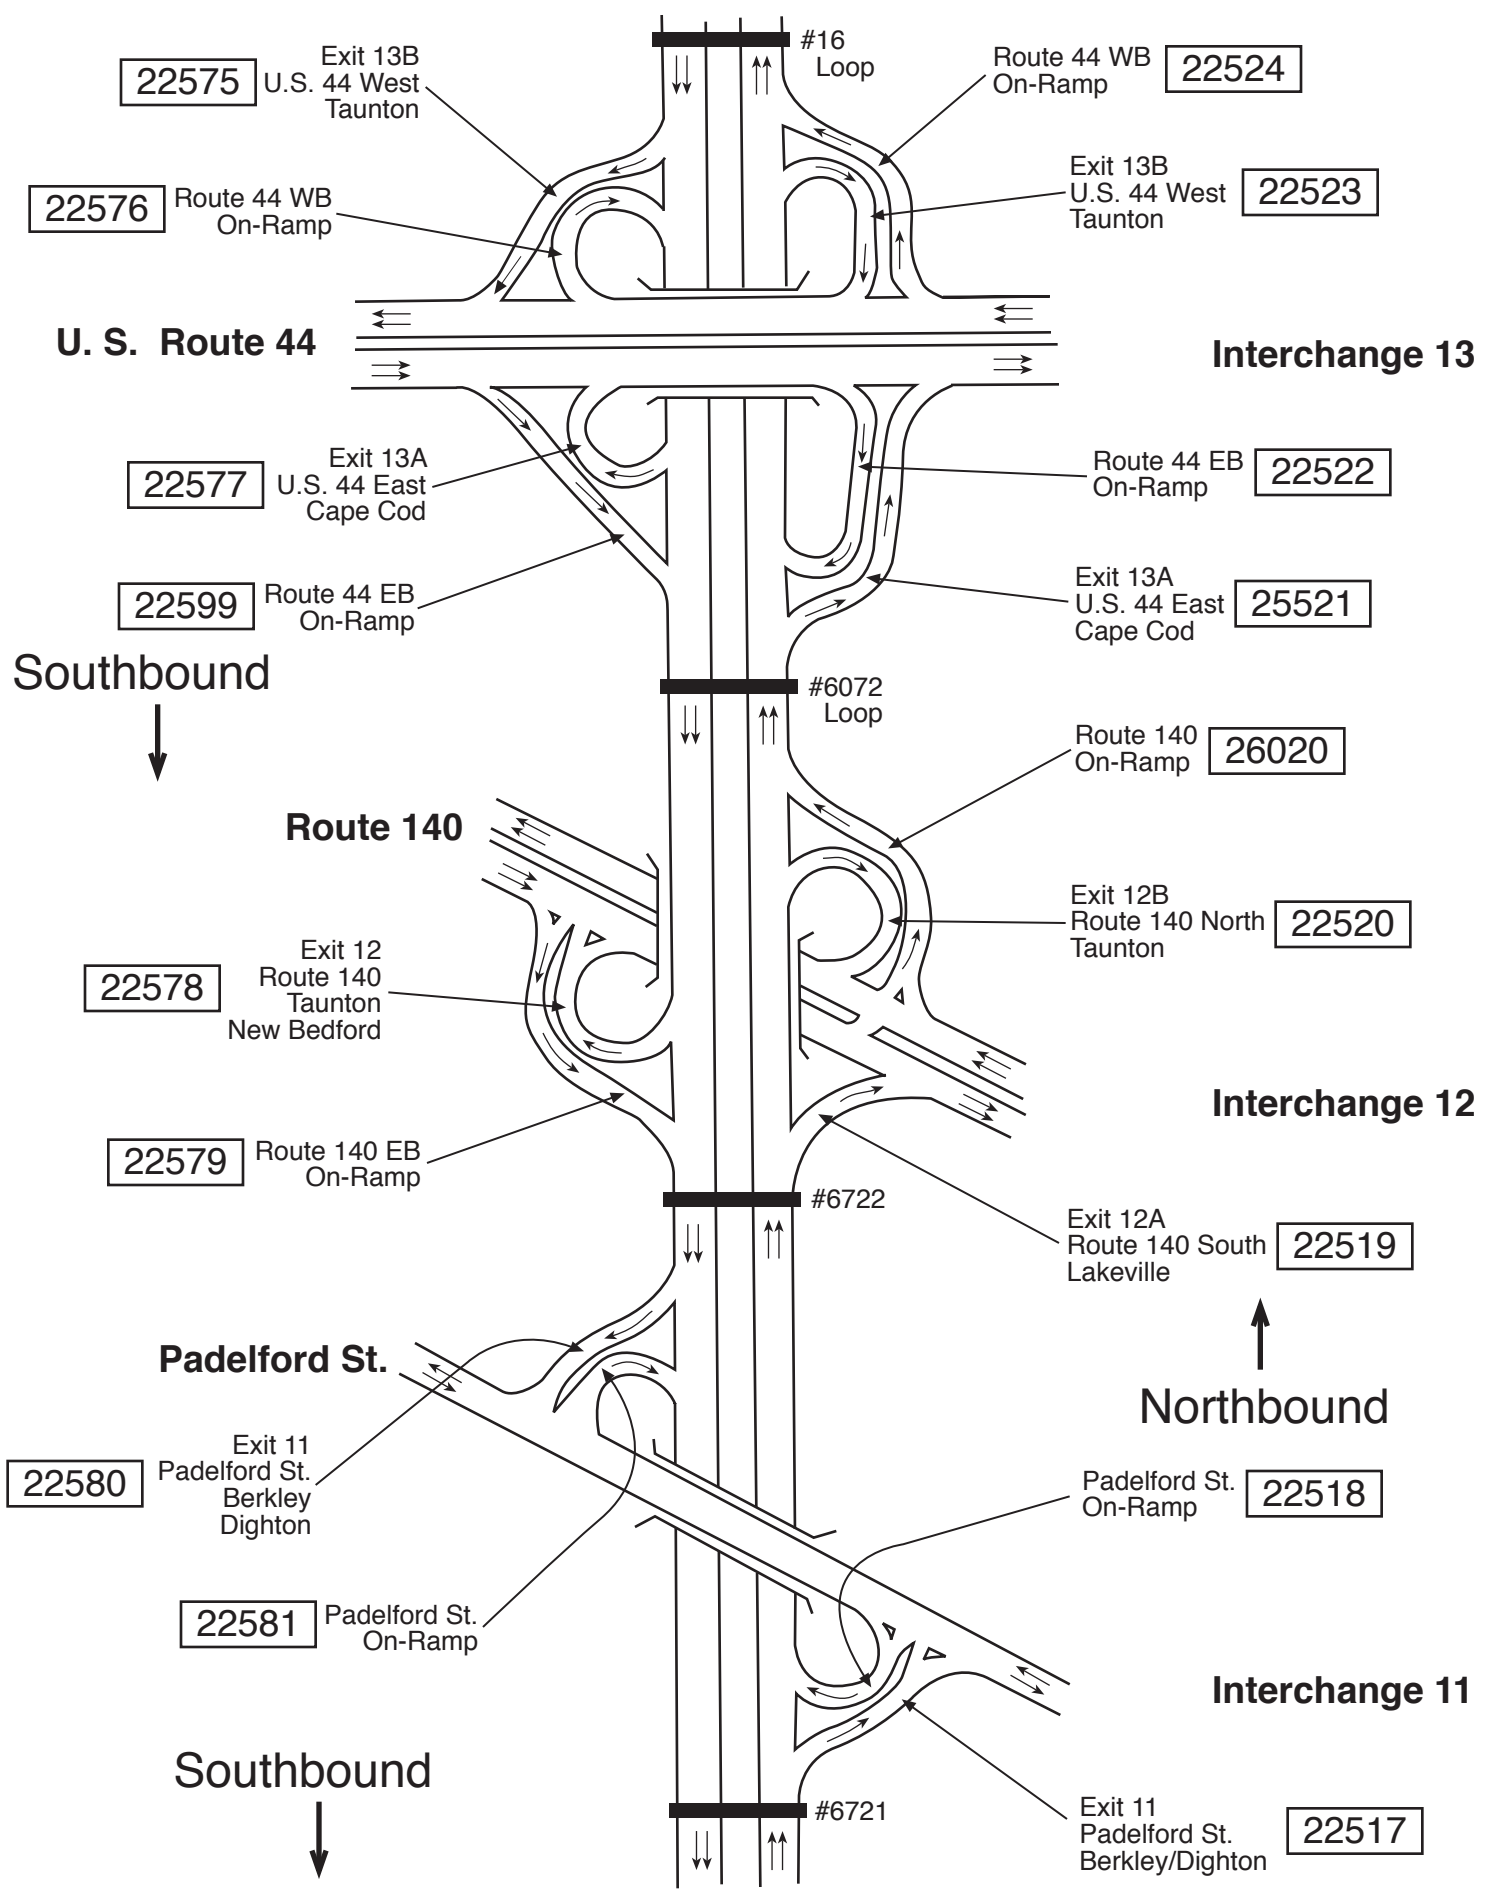

# Route 24

Route 81 – Brayton Avenue – I-195, West Interchange: Fall River

## I-195 East Interchange: Fall River

Route 24

# Route 24: Rhode Island State Line—I-93, Randolph President Ave.—Highland Ave.—Route 79: Fall River

# Route 24: Rhode Island State Line—I-93, Randolph Airport Road—Route 79—N. Main Street: Fall River—Berkley

Padelford Street—Route 140—US Route 44:Berkeley—Taunton—Raynham