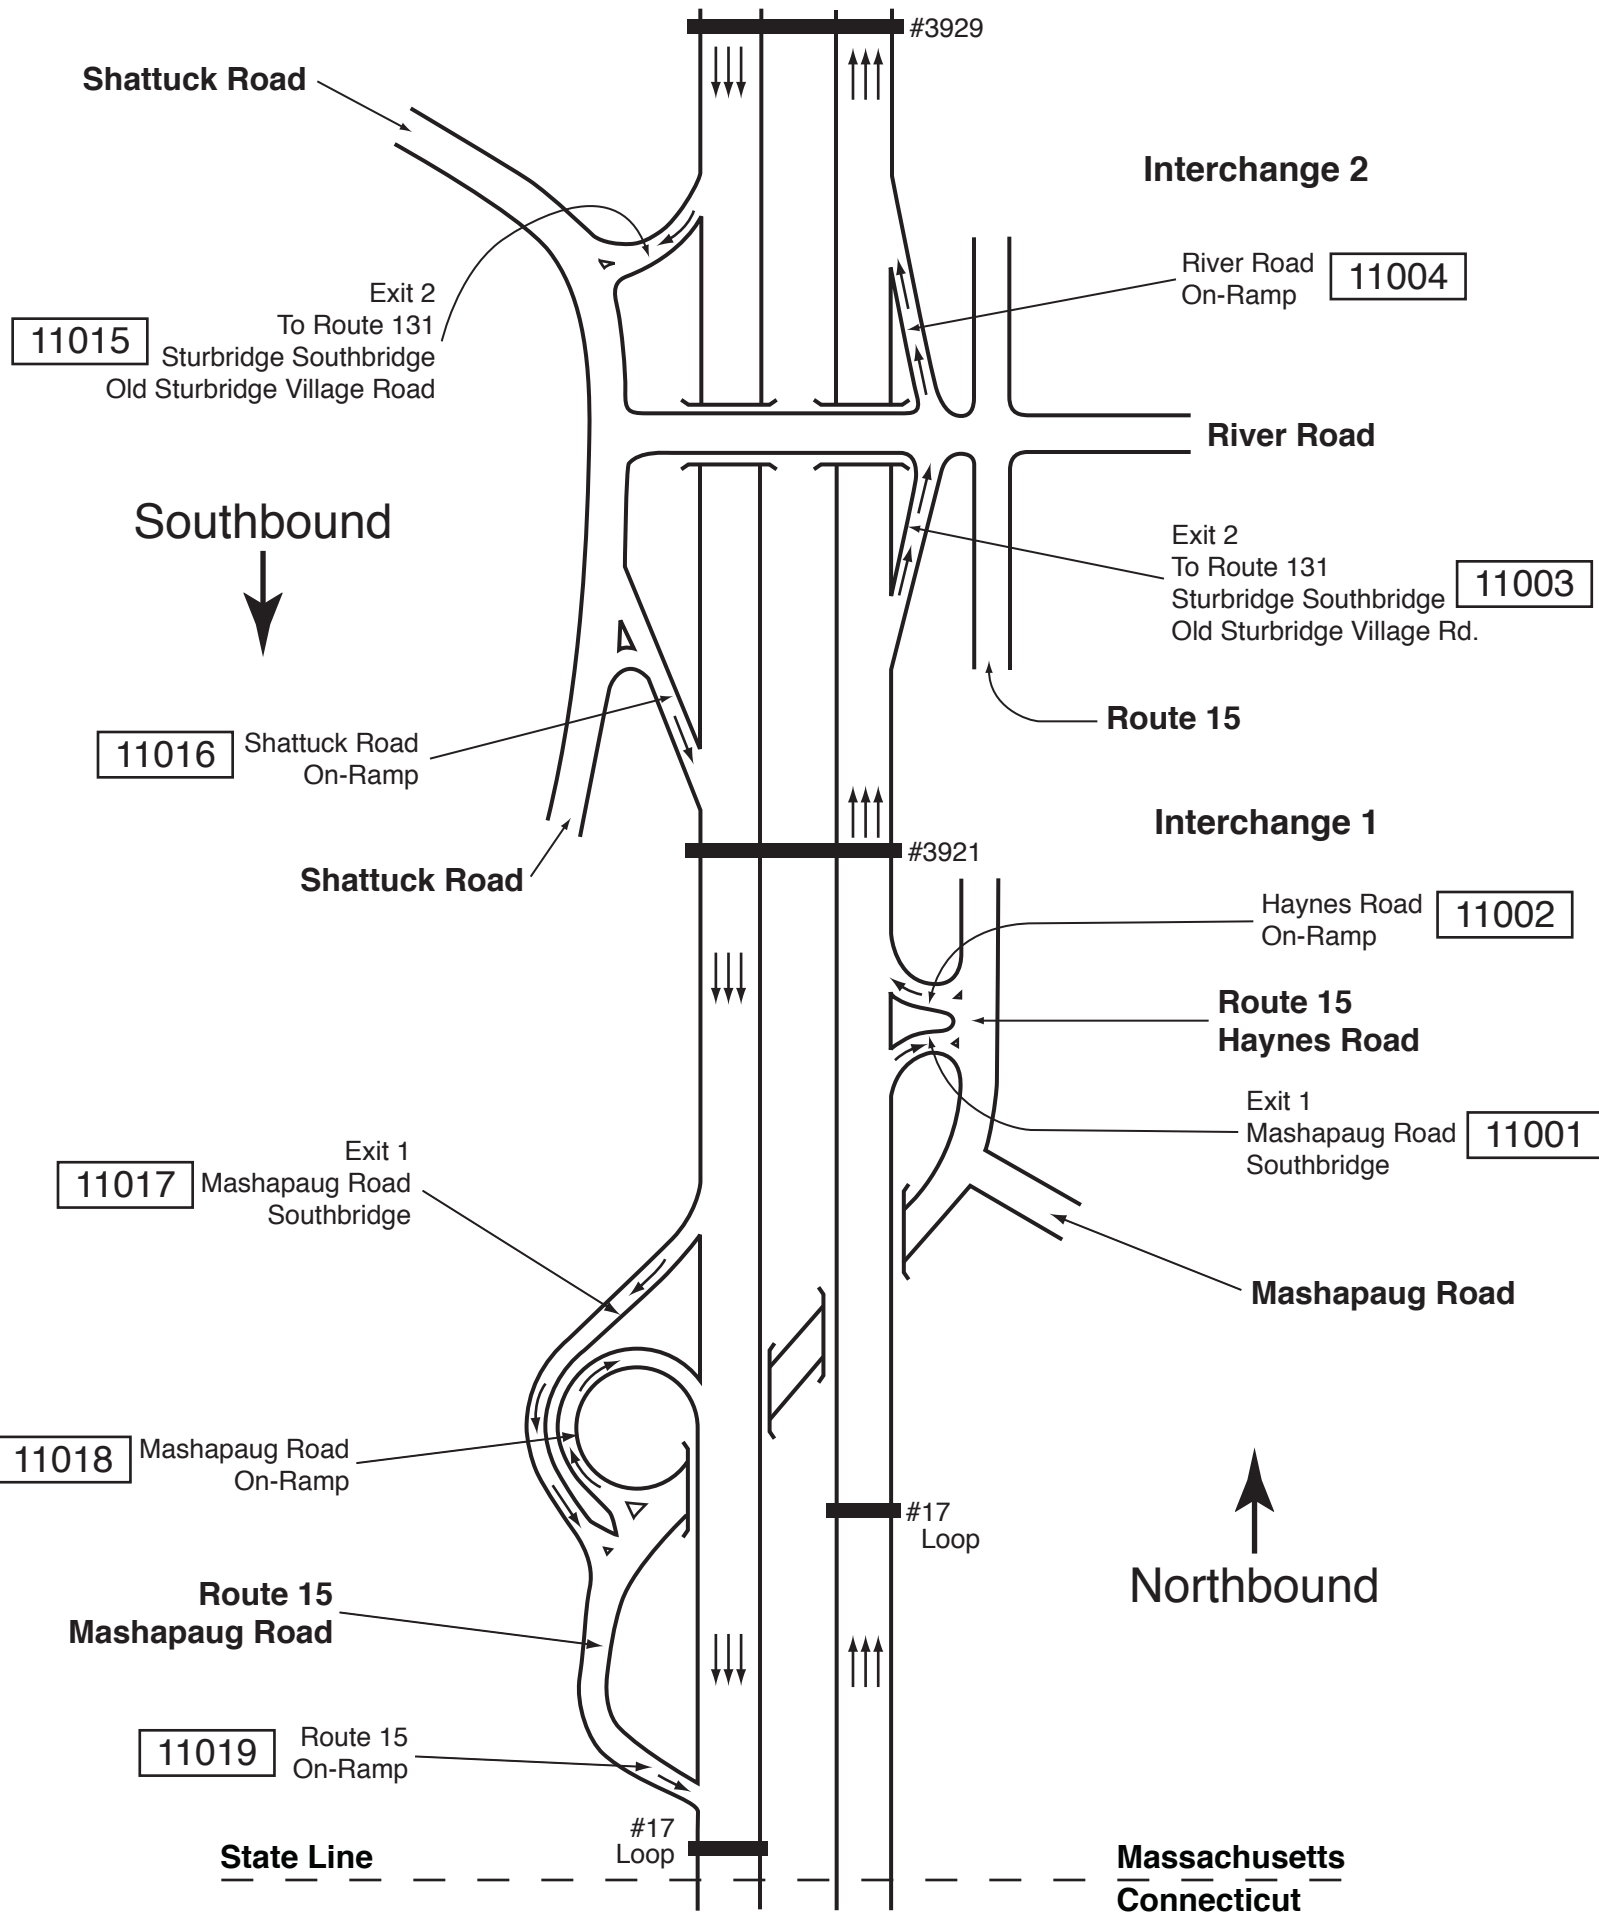

I-84

**Connecticut State Line to I-90, Mass Turnpike
Count Station Identification**

I-84: Connecticut State Line to Mass Turnpike

Page 1 of 2

Mashapaug Road—Route 131: Sturbridge

I-84: Connecticut State Line to Mass Turnpike Route 20 – Mass Turnpike: Sturbridge