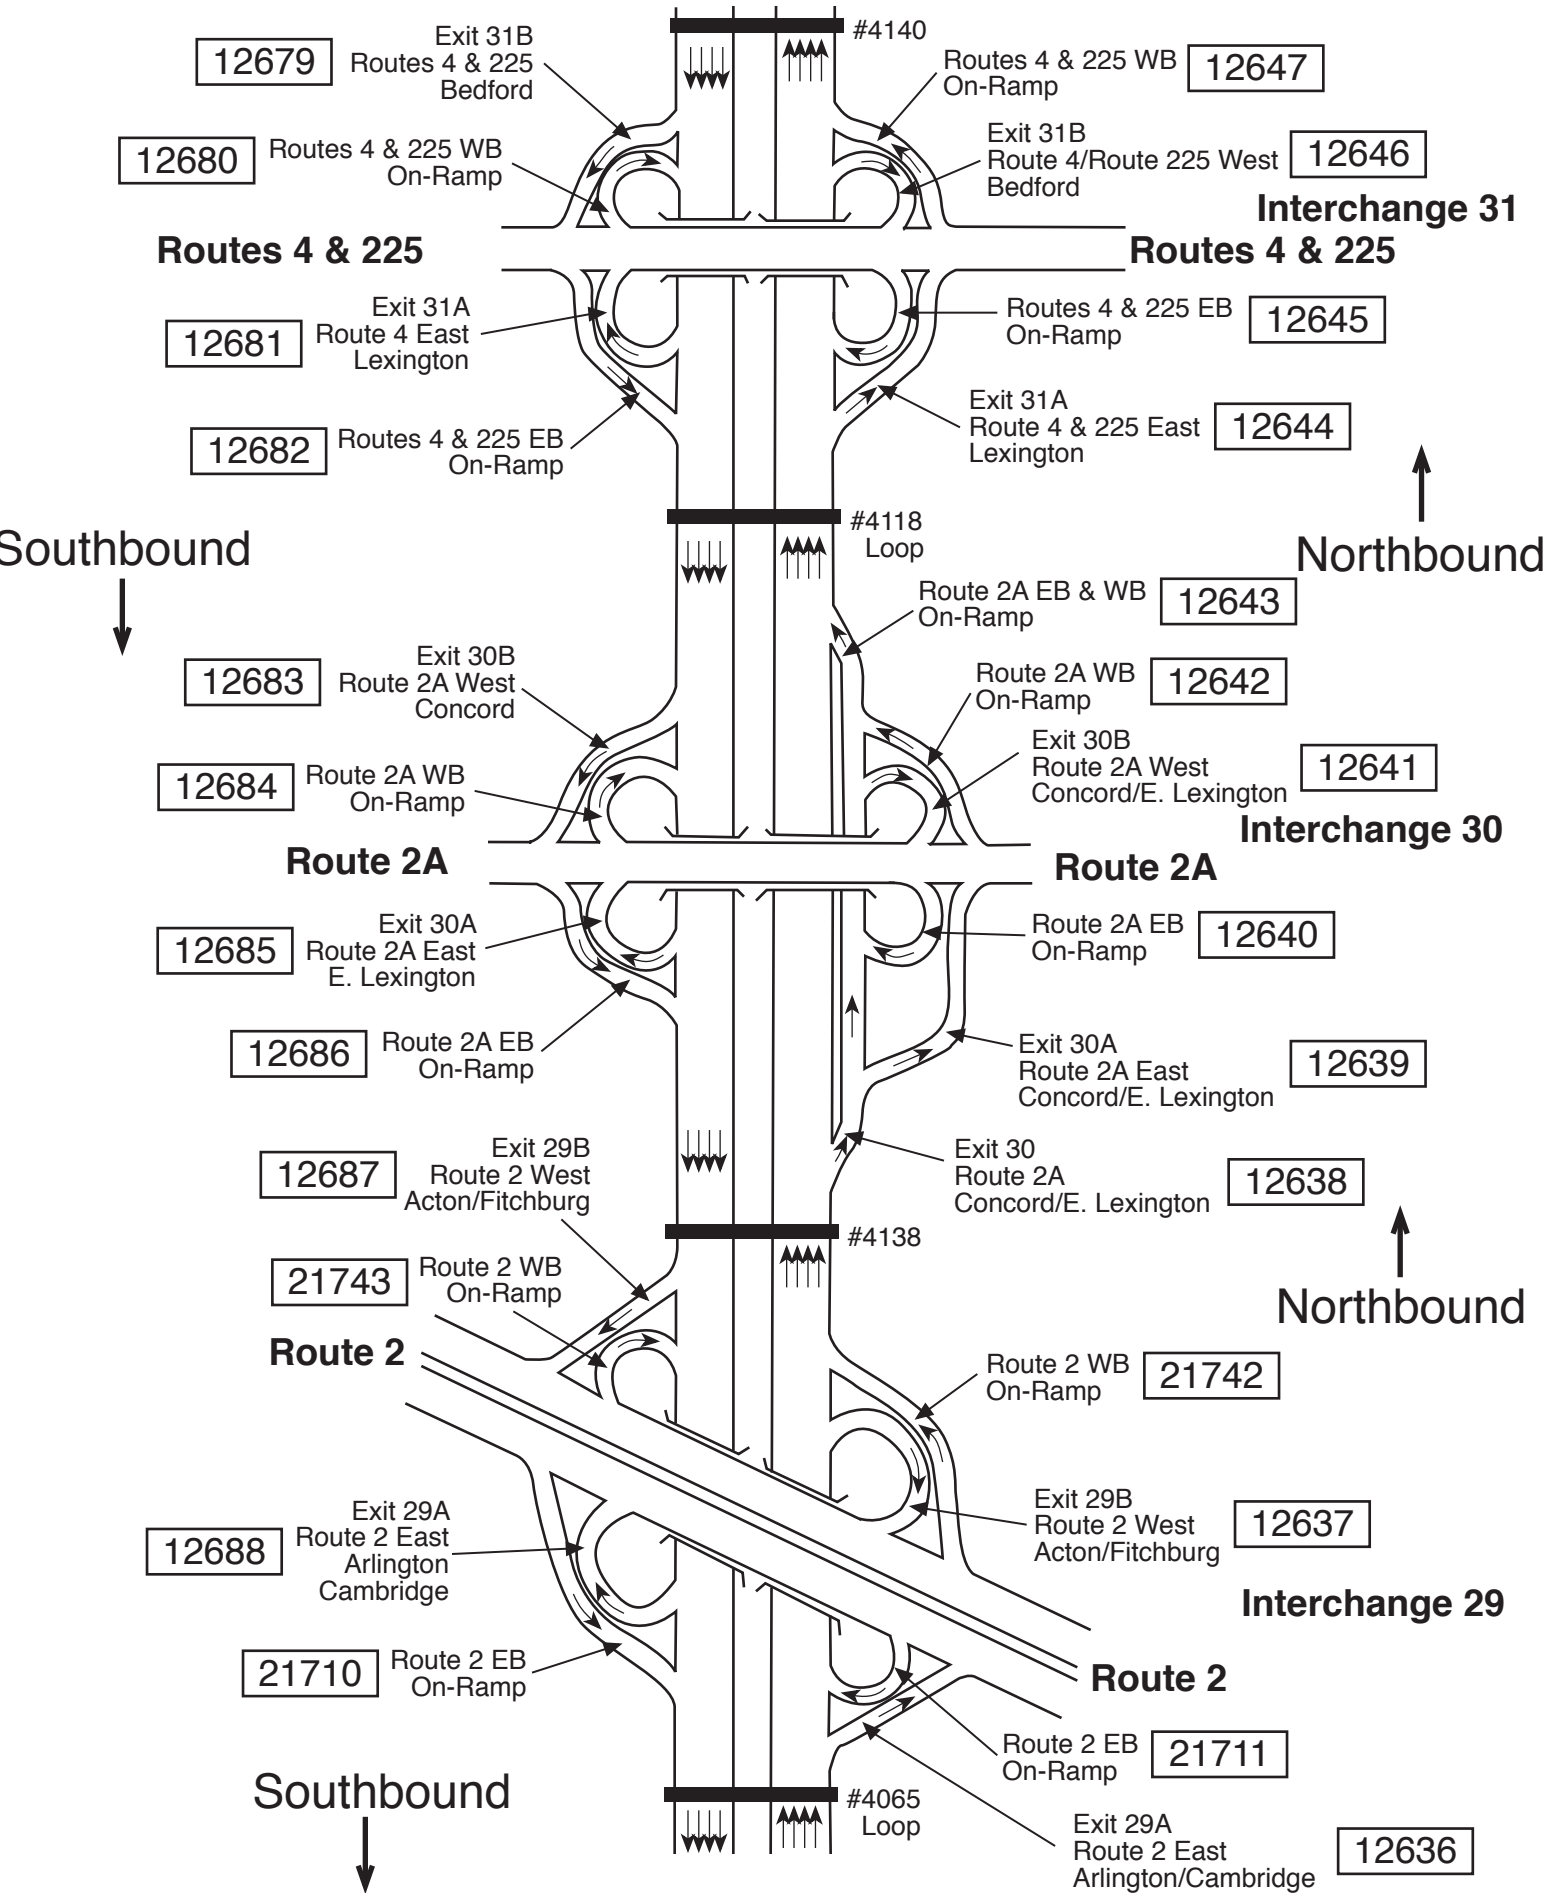

**I-95/Route 128 West-Northwest  
Route 20, Waltham, to Washington Street, Woburn  
Count Station Identification**

# I-95/Route 128 West-Northwest

# I-95 / Route 128 West-Northwest