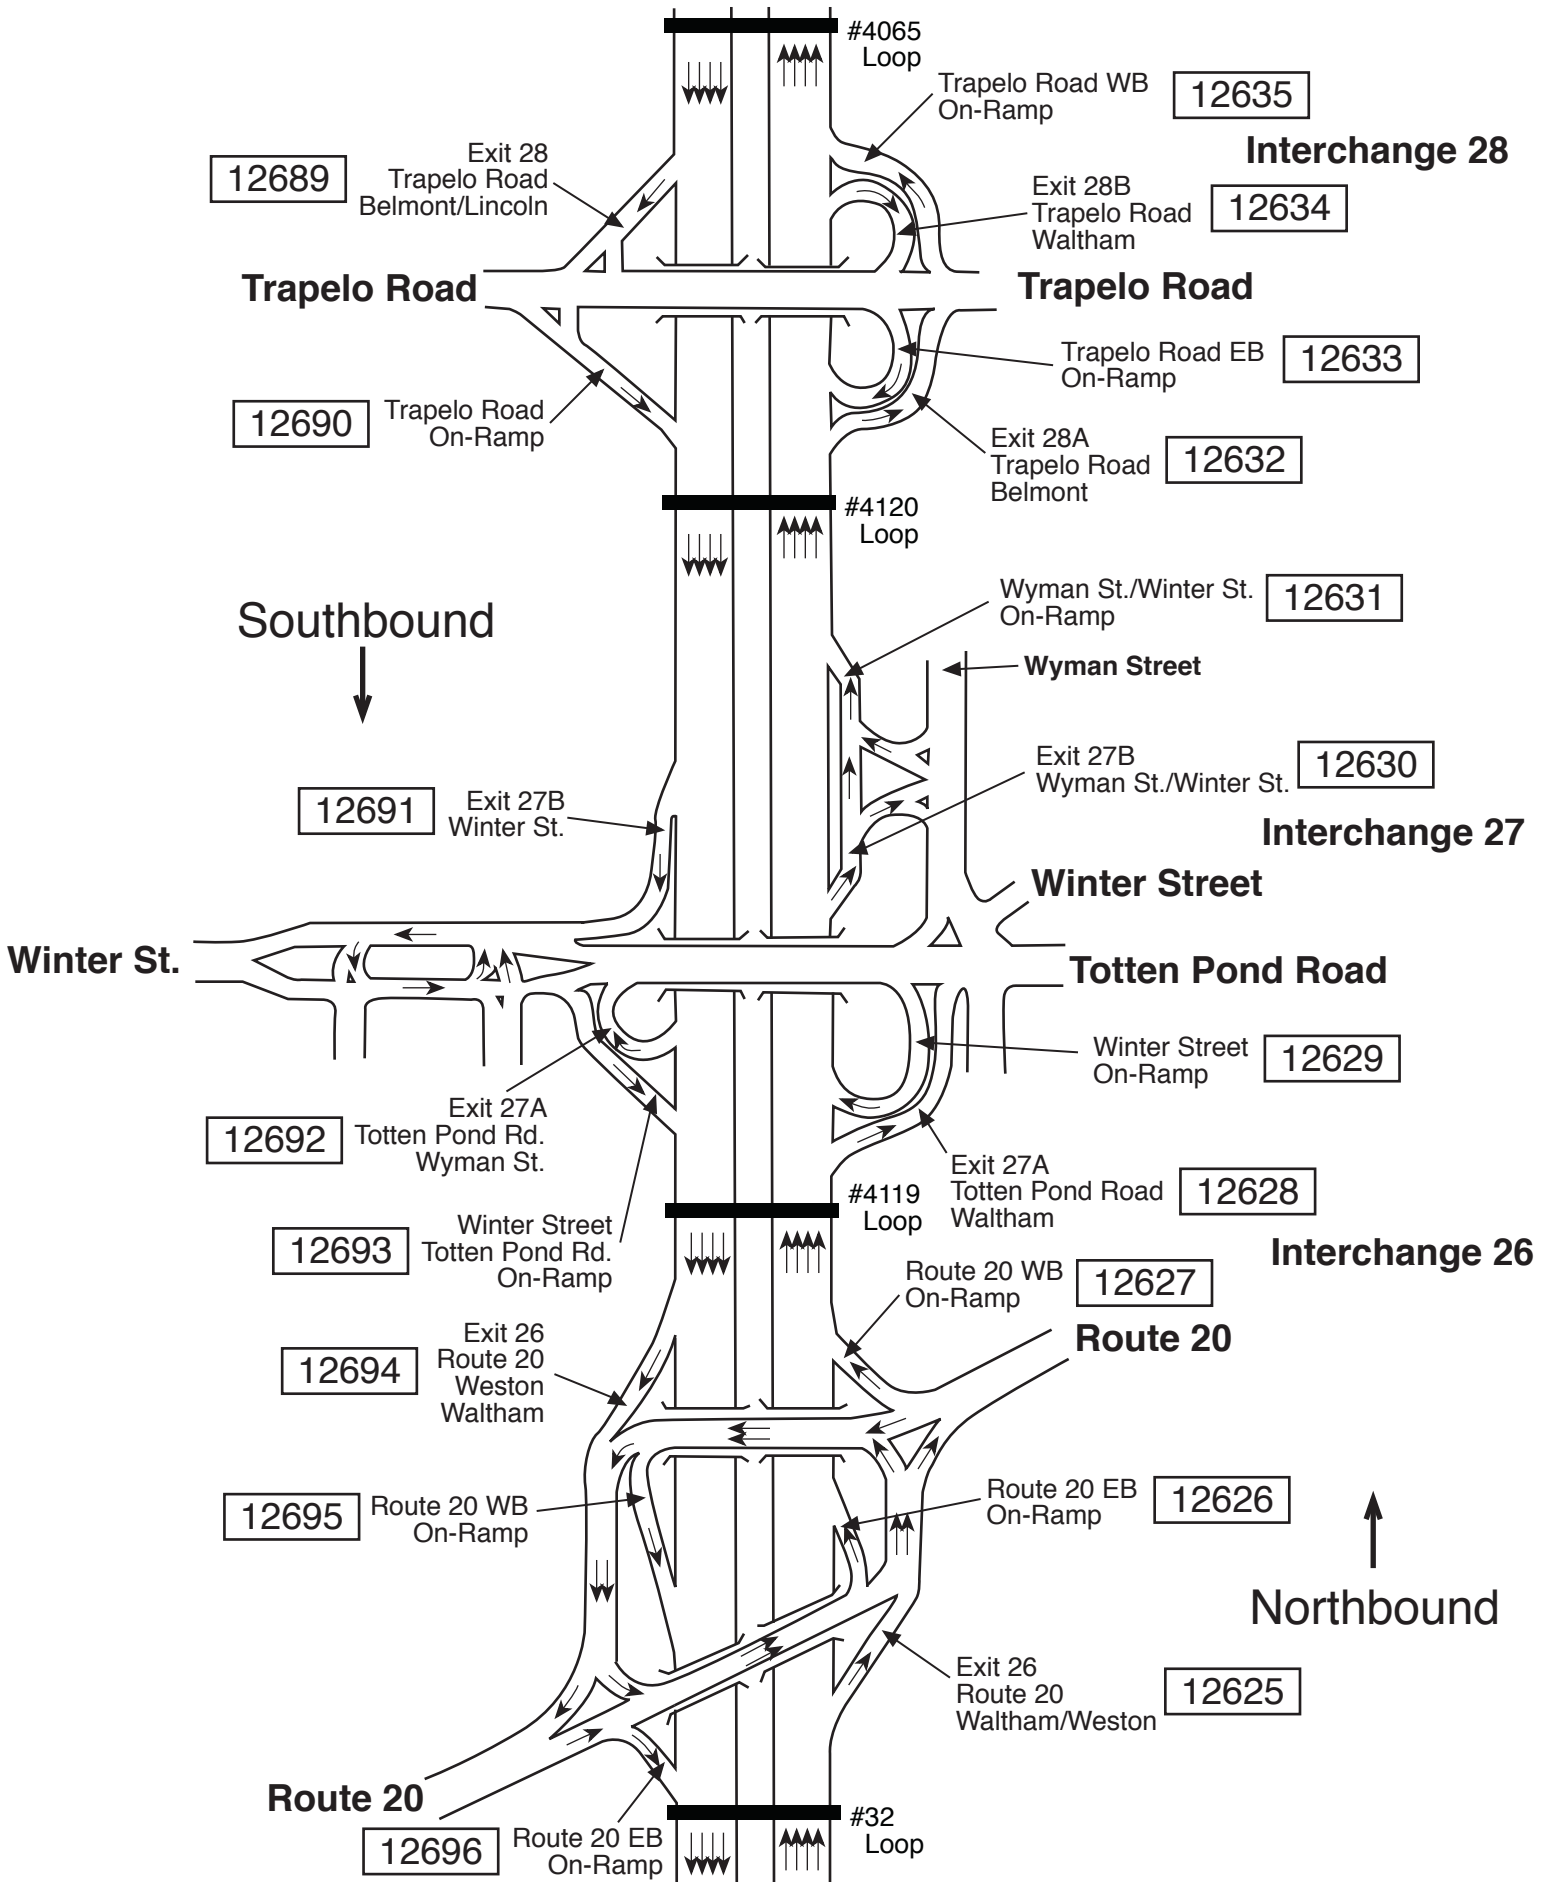

**I-95/Route 128 West-Northwest  
Route 20, Waltham, to Washington Street, Woburn  
Count Station Identification**

# I-95/Route 128 West-Northwest

# I-95 / Route 128 West-Northwest