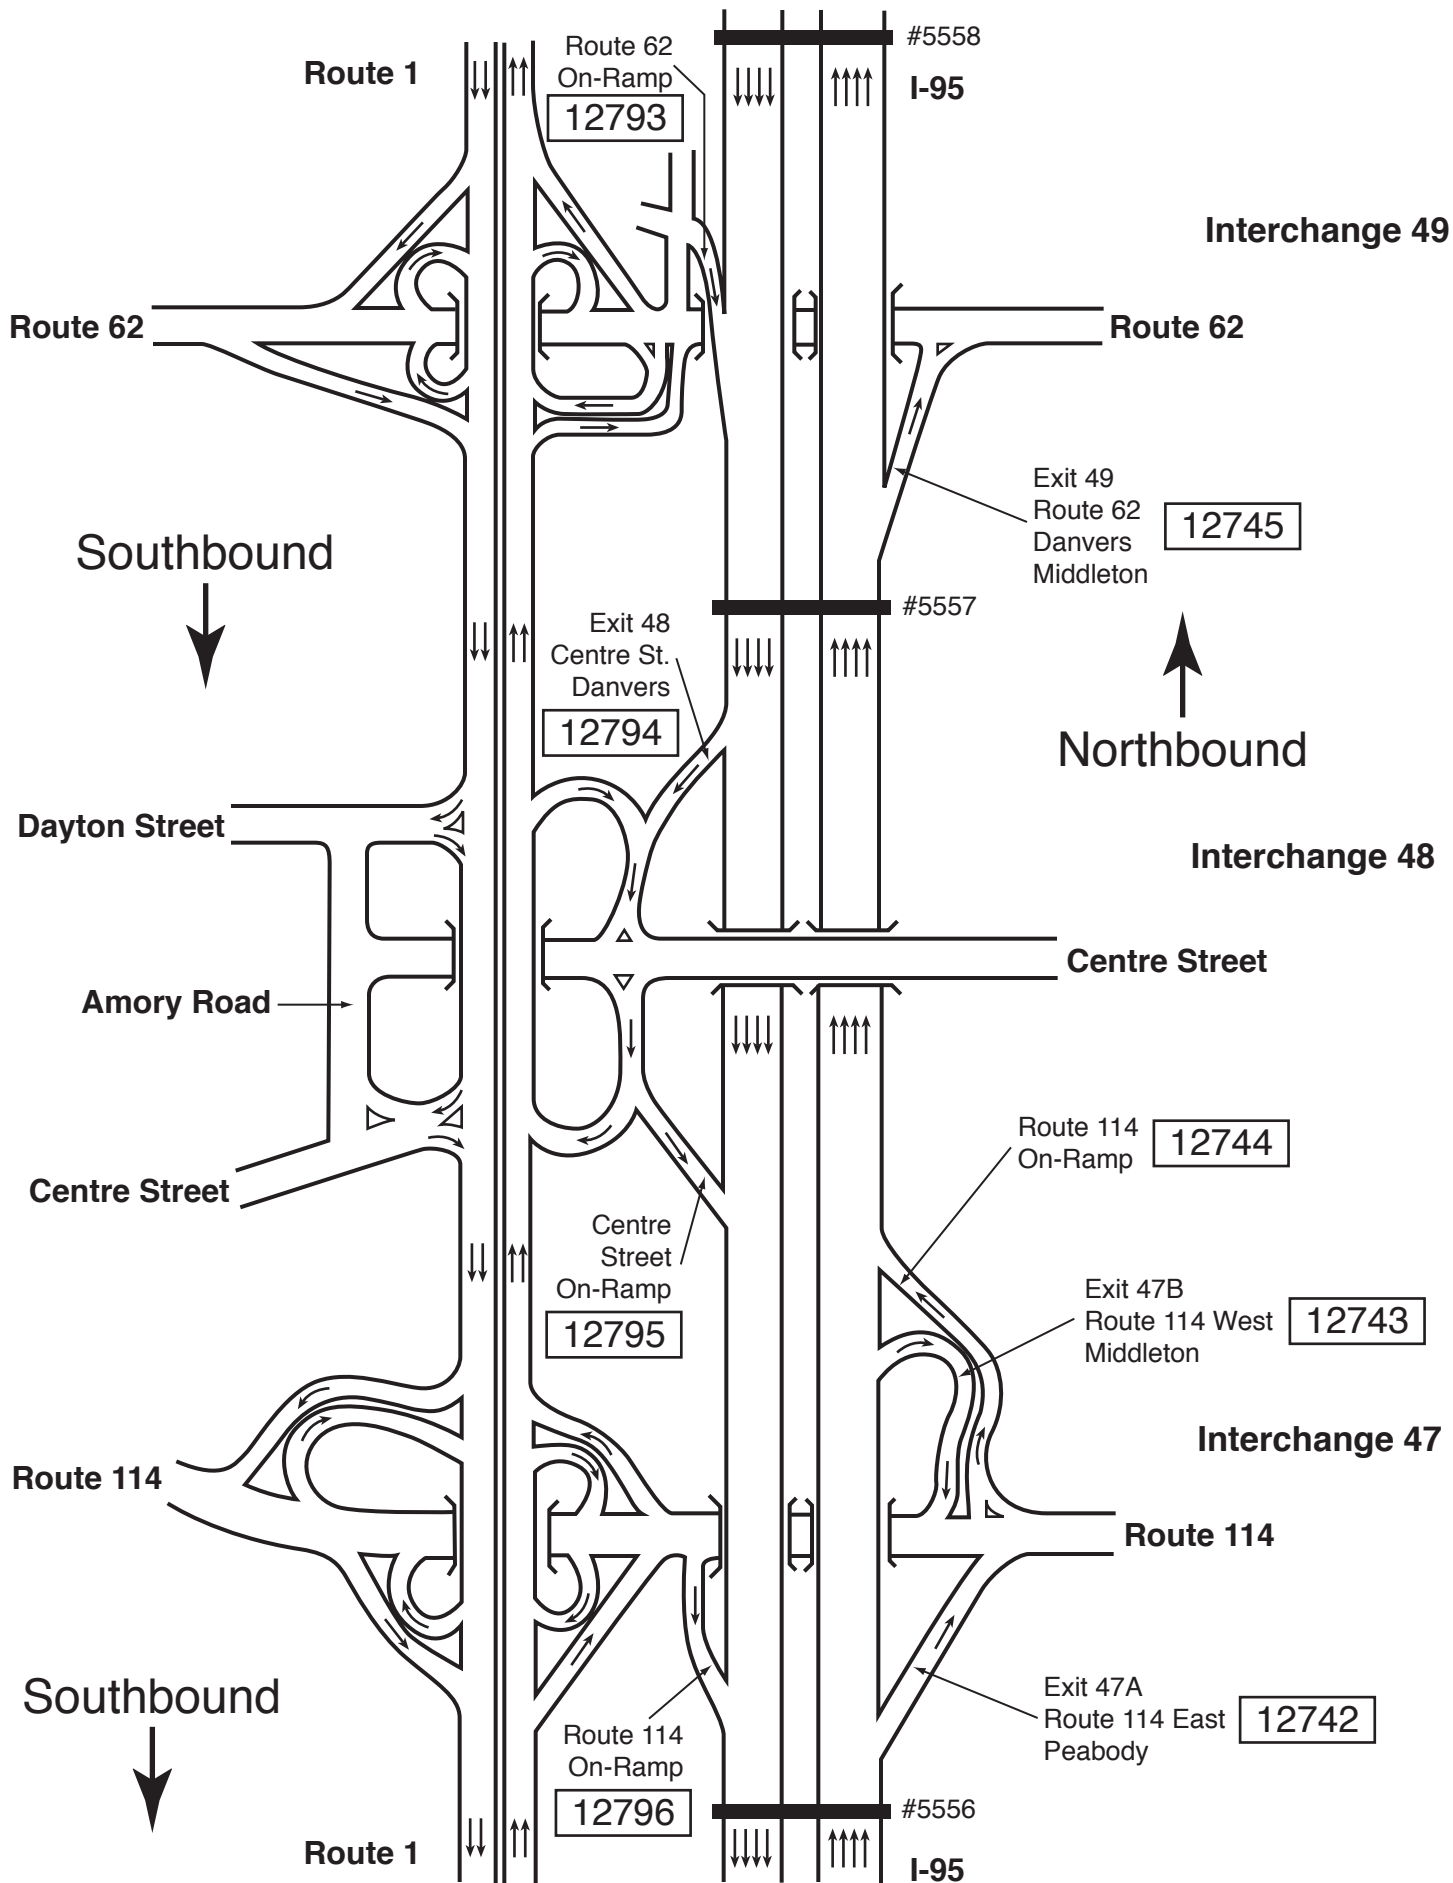

I-95 Far North

Route 128, Peabody, to the New Hampshire State Line

Count Station Identification

I-95 Far North Route 128—Route 1: Peabody

I-95 Far North

Route 114—Centre Street—Route 62: Danvers

I-95 Far North

Route 1 – Endicott Road – Topsfield Road: Danvers – Boxford

Route 97—Route 133—Central Street: Boxford—Georgetown—Newbury

I-95 Far North

Scotland Road—Route 113—Route 110: Newbury—Newburyport—Amesbury

I-95 Far North

I-495—Route 286—New Hampshire State Line: Salisbury