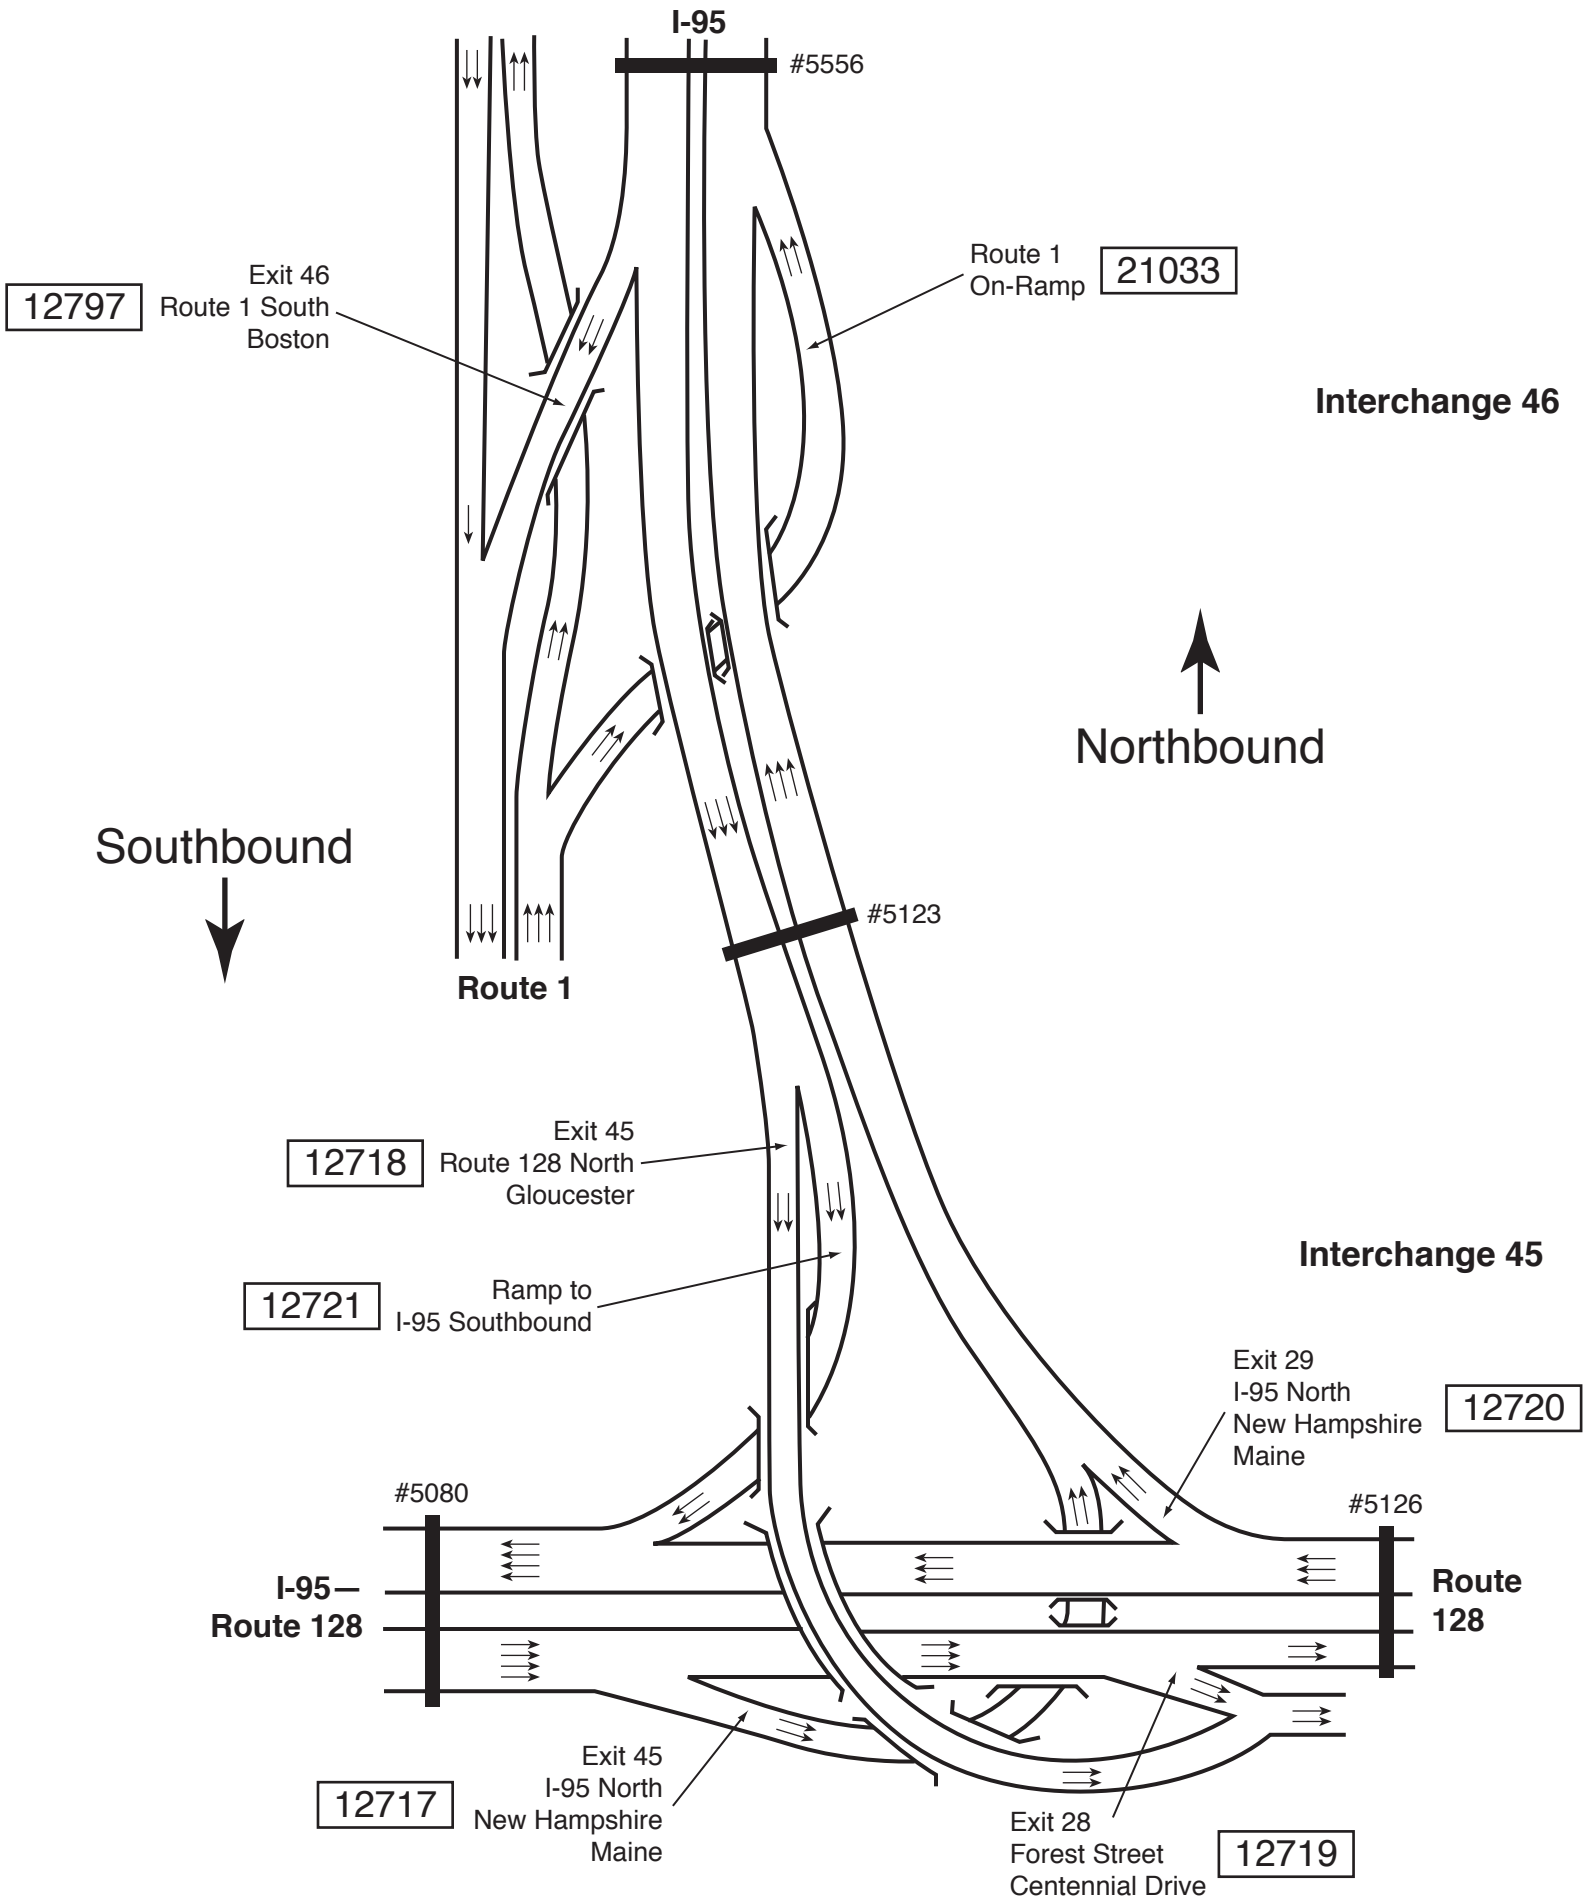

I-95 Far North

Route 128, Peabody, to the New Hampshire State Line

Count Station Identification

I-95 Far North Route 128—Route 1: Peabody

I-95 Far North

Route 114—Centre Street—Route 62: Danvers

I-95 Far North

Route 1 – Endicott Road – Topsfield Road: Danvers – Boxford

Route 97—Route 133—Central Street: Boxford—Georgetown—Newbury

I-95 Far North

Scotland Road—Route 113—Route 110: Newbury—Newburyport—Amesbury

I-95 Far North

I-495—Route 286—New Hampshire State Line: Salisbury