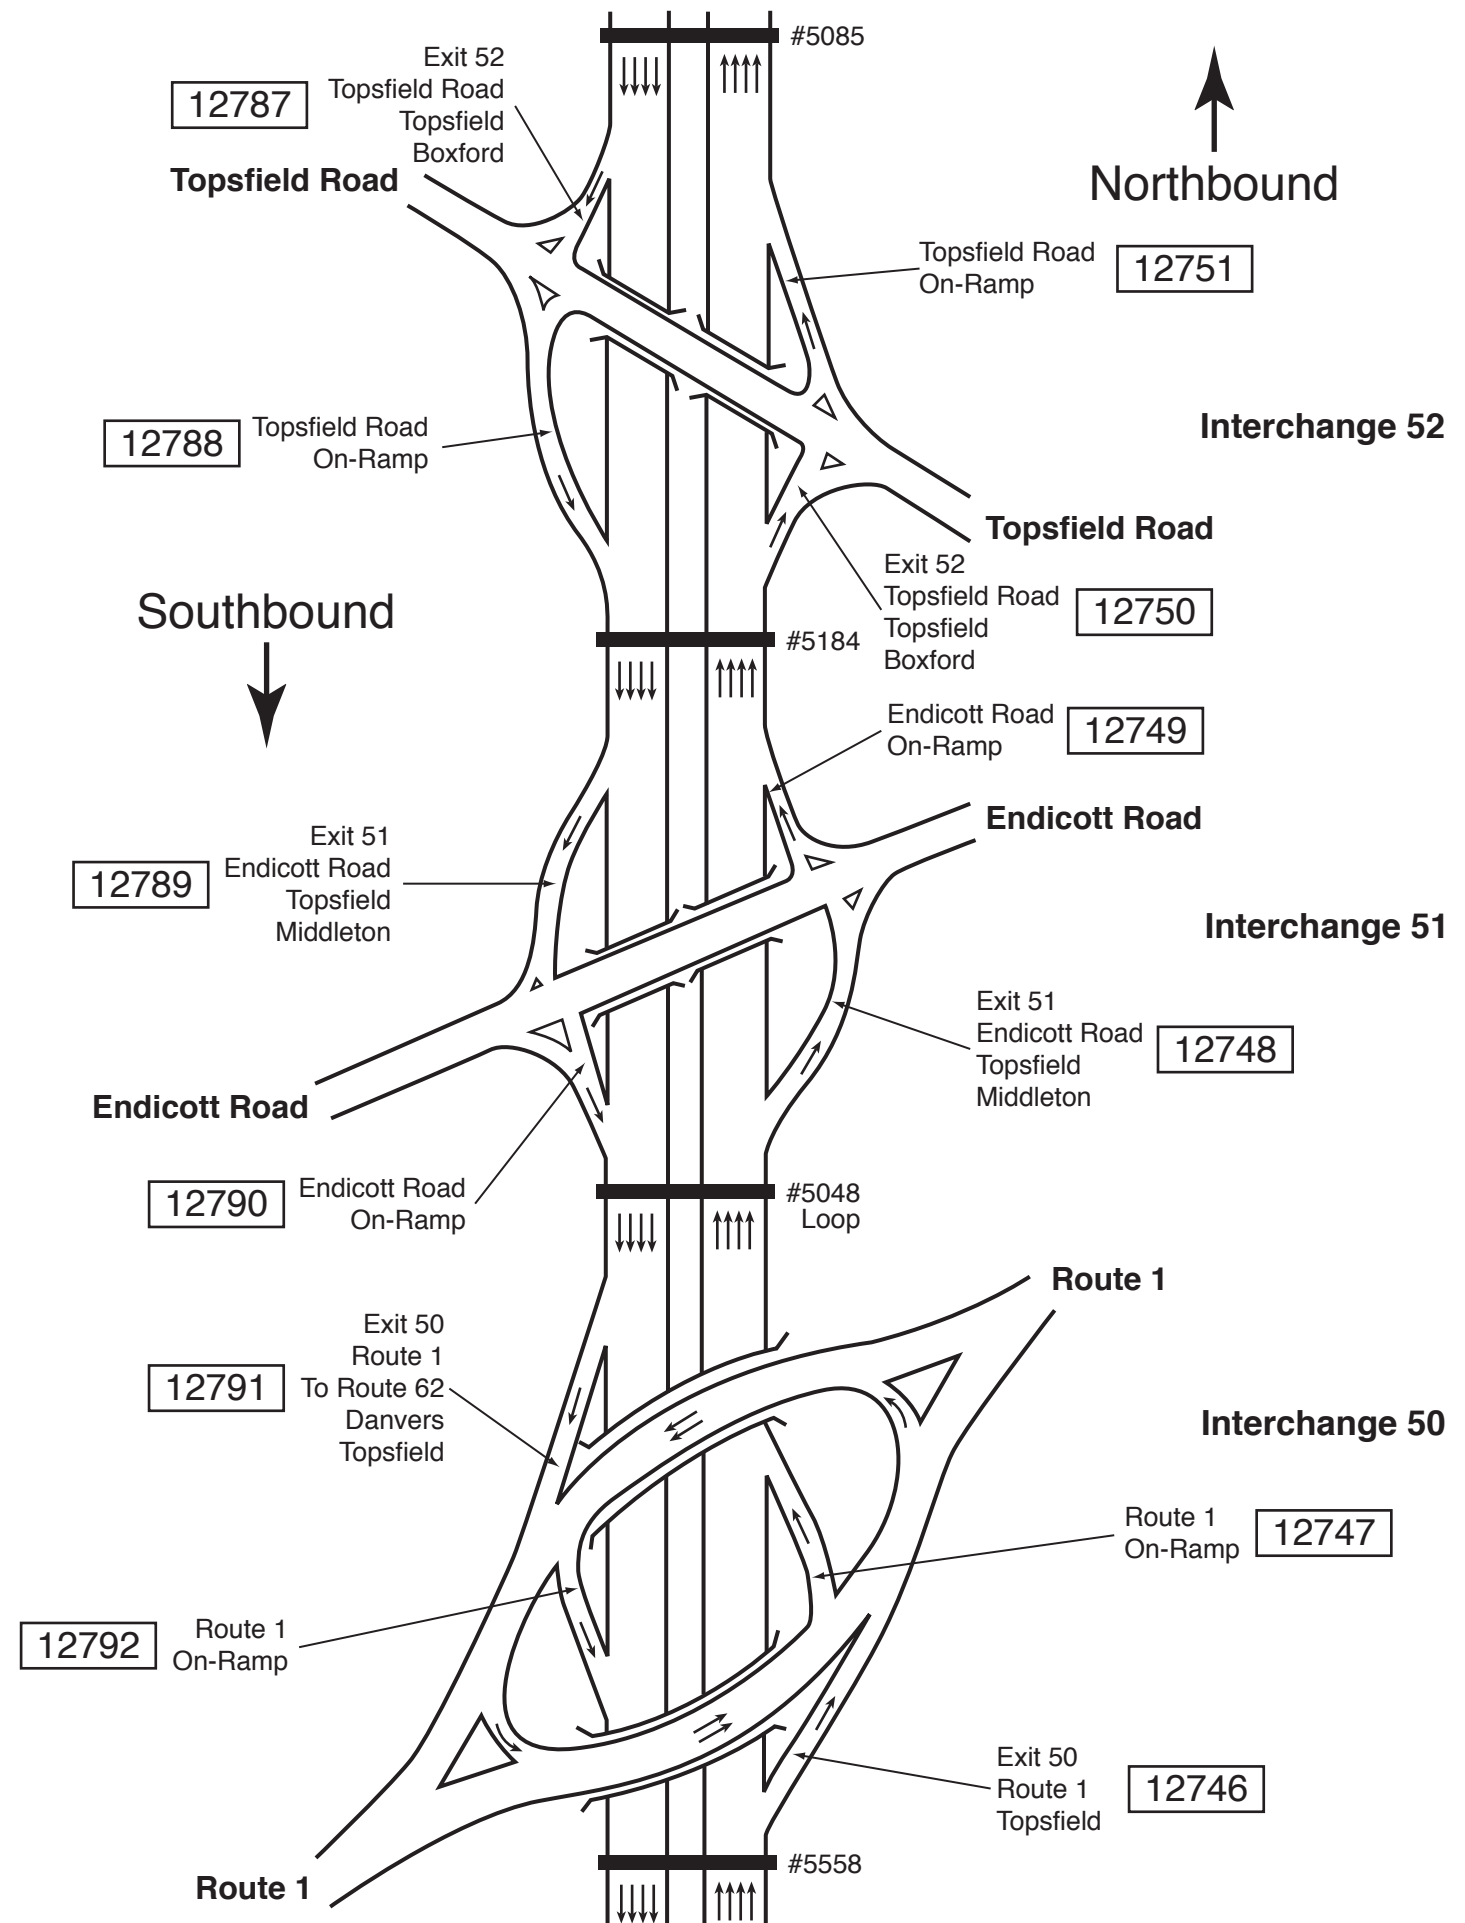

I-95 Far North

Route 128, Peabody, to the New Hampshire State Line

Count Station Identification

I-95 Far North Route 128—Route 1: Peabody

I-95 Far North

Route 114—Centre Street—Route 62: Danvers

I-95 Far North

Route 1 – Endicott Road – Topsfield Road: Danvers – Boxford

Route 97—Route 133—Central Street: Boxford—Georgetown—Newbury

I-95 Far North

Scotland Road—Route 113—Route 110: Newbury—Newburyport—Amesbury

I-95 Far North

I-495—Route 286—New Hampshire State Line: Salisbury