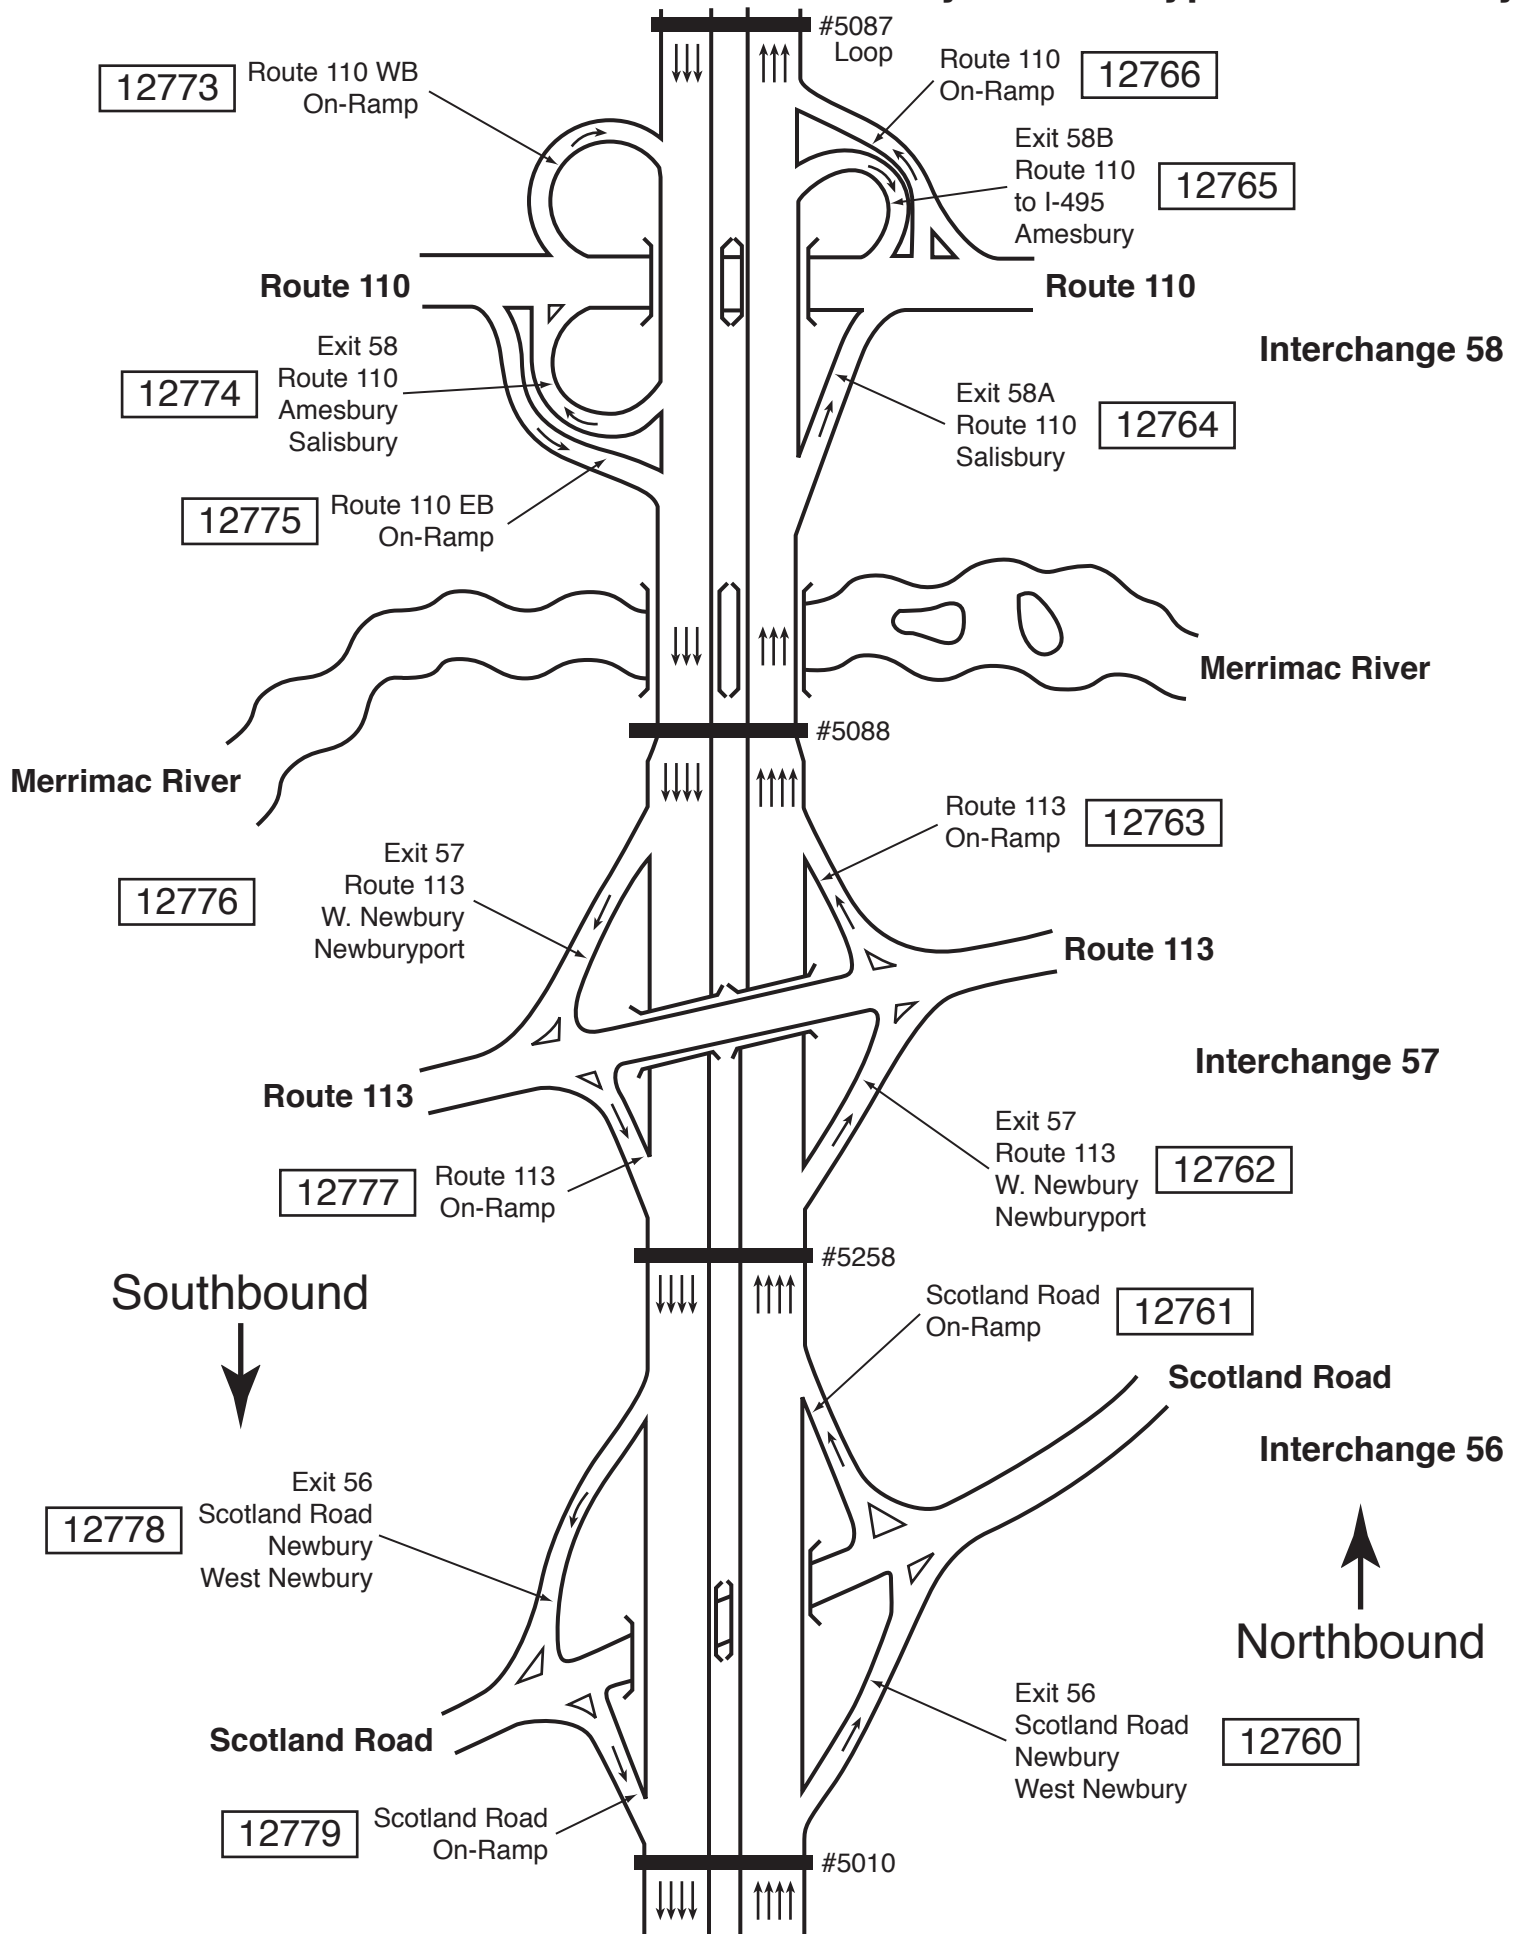

I-95 Far North

Route 128, Peabody, to the New Hampshire State Line

Count Station Identification

I-95 Far North Route 128—Route 1: Peabody

I-95 Far North

Route 114—Centre Street—Route 62: Danvers

I-95 Far North

Route 1 – Endicott Road – Topsfield Road: Danvers – Boxford

Route 97—Route 133—Central Street: Boxford—Georgetown—Newbury

I-95 Far North

Scotland Road—Route 113—Route 110: Newbury—Newburyport—Amesbury

I-95 Far North

I-495—Route 286—New Hampshire State Line: Salisbury