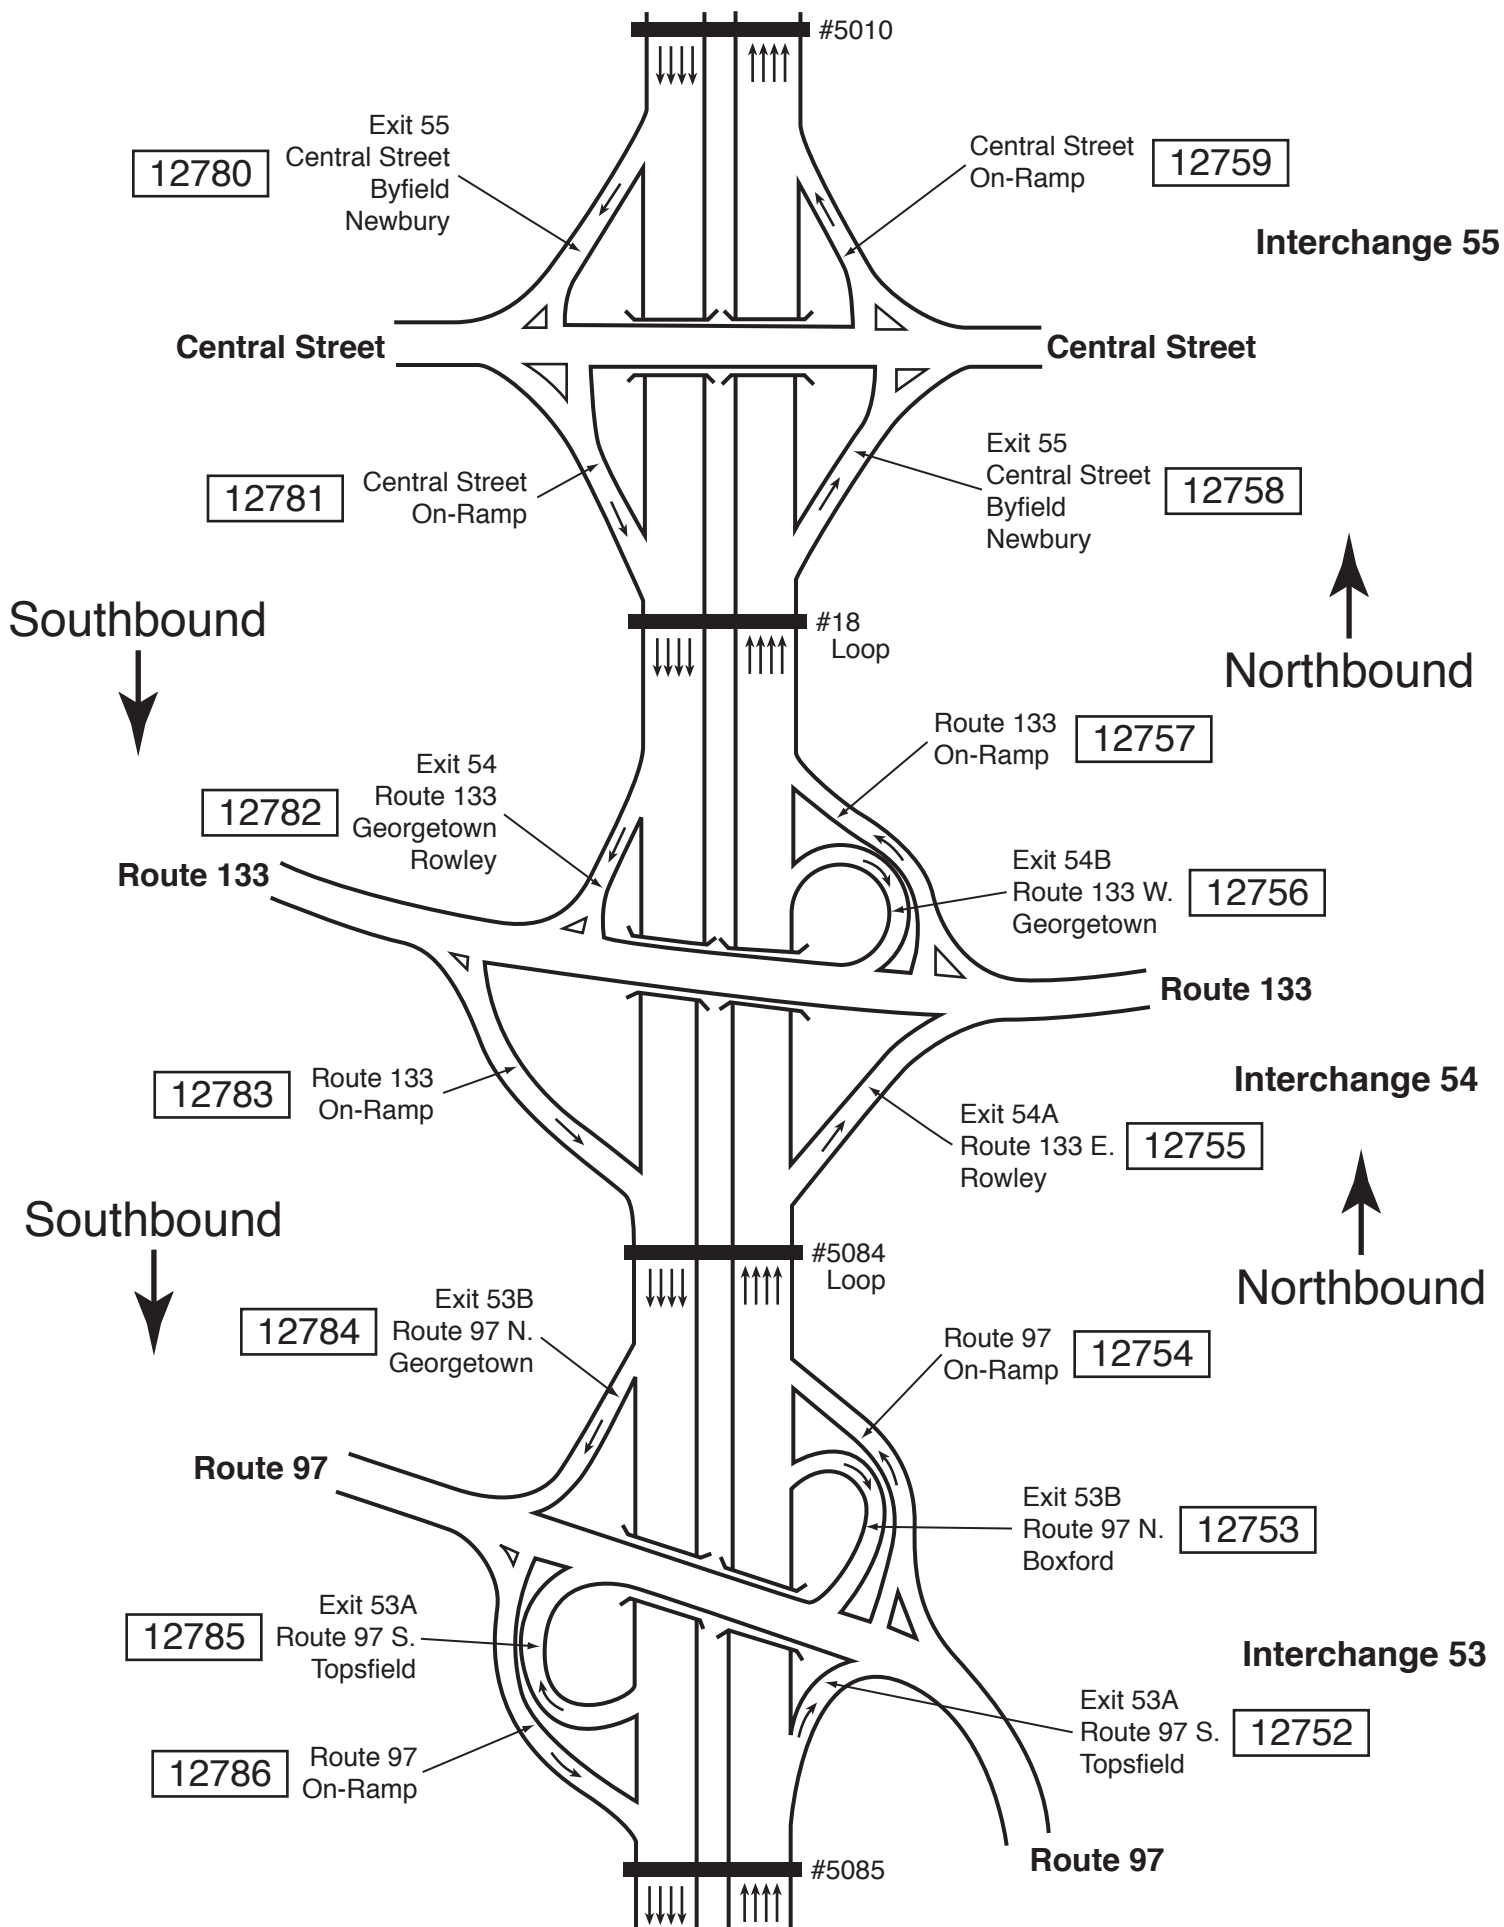

I-95 Far North

Route 128, Peabody, to the New Hampshire State Line

Count Station Identification

I-95 Far North Route 128—Route 1: Peabody

I-95 Far North

Route 114—Centre Street—Route 62: Danvers

I-95 Far North

Route 1 – Endicott Road – Topsfield Road: Danvers – Boxford

Route 97—Route 133—Central Street: Boxford—Georgetown—Newbury

I-95 Far North

Scotland Road—Route 113—Route 110: Newbury—Newburyport—Amesbury

I-95 Far North

I-495—Route 286—New Hampshire State Line: Salisbury