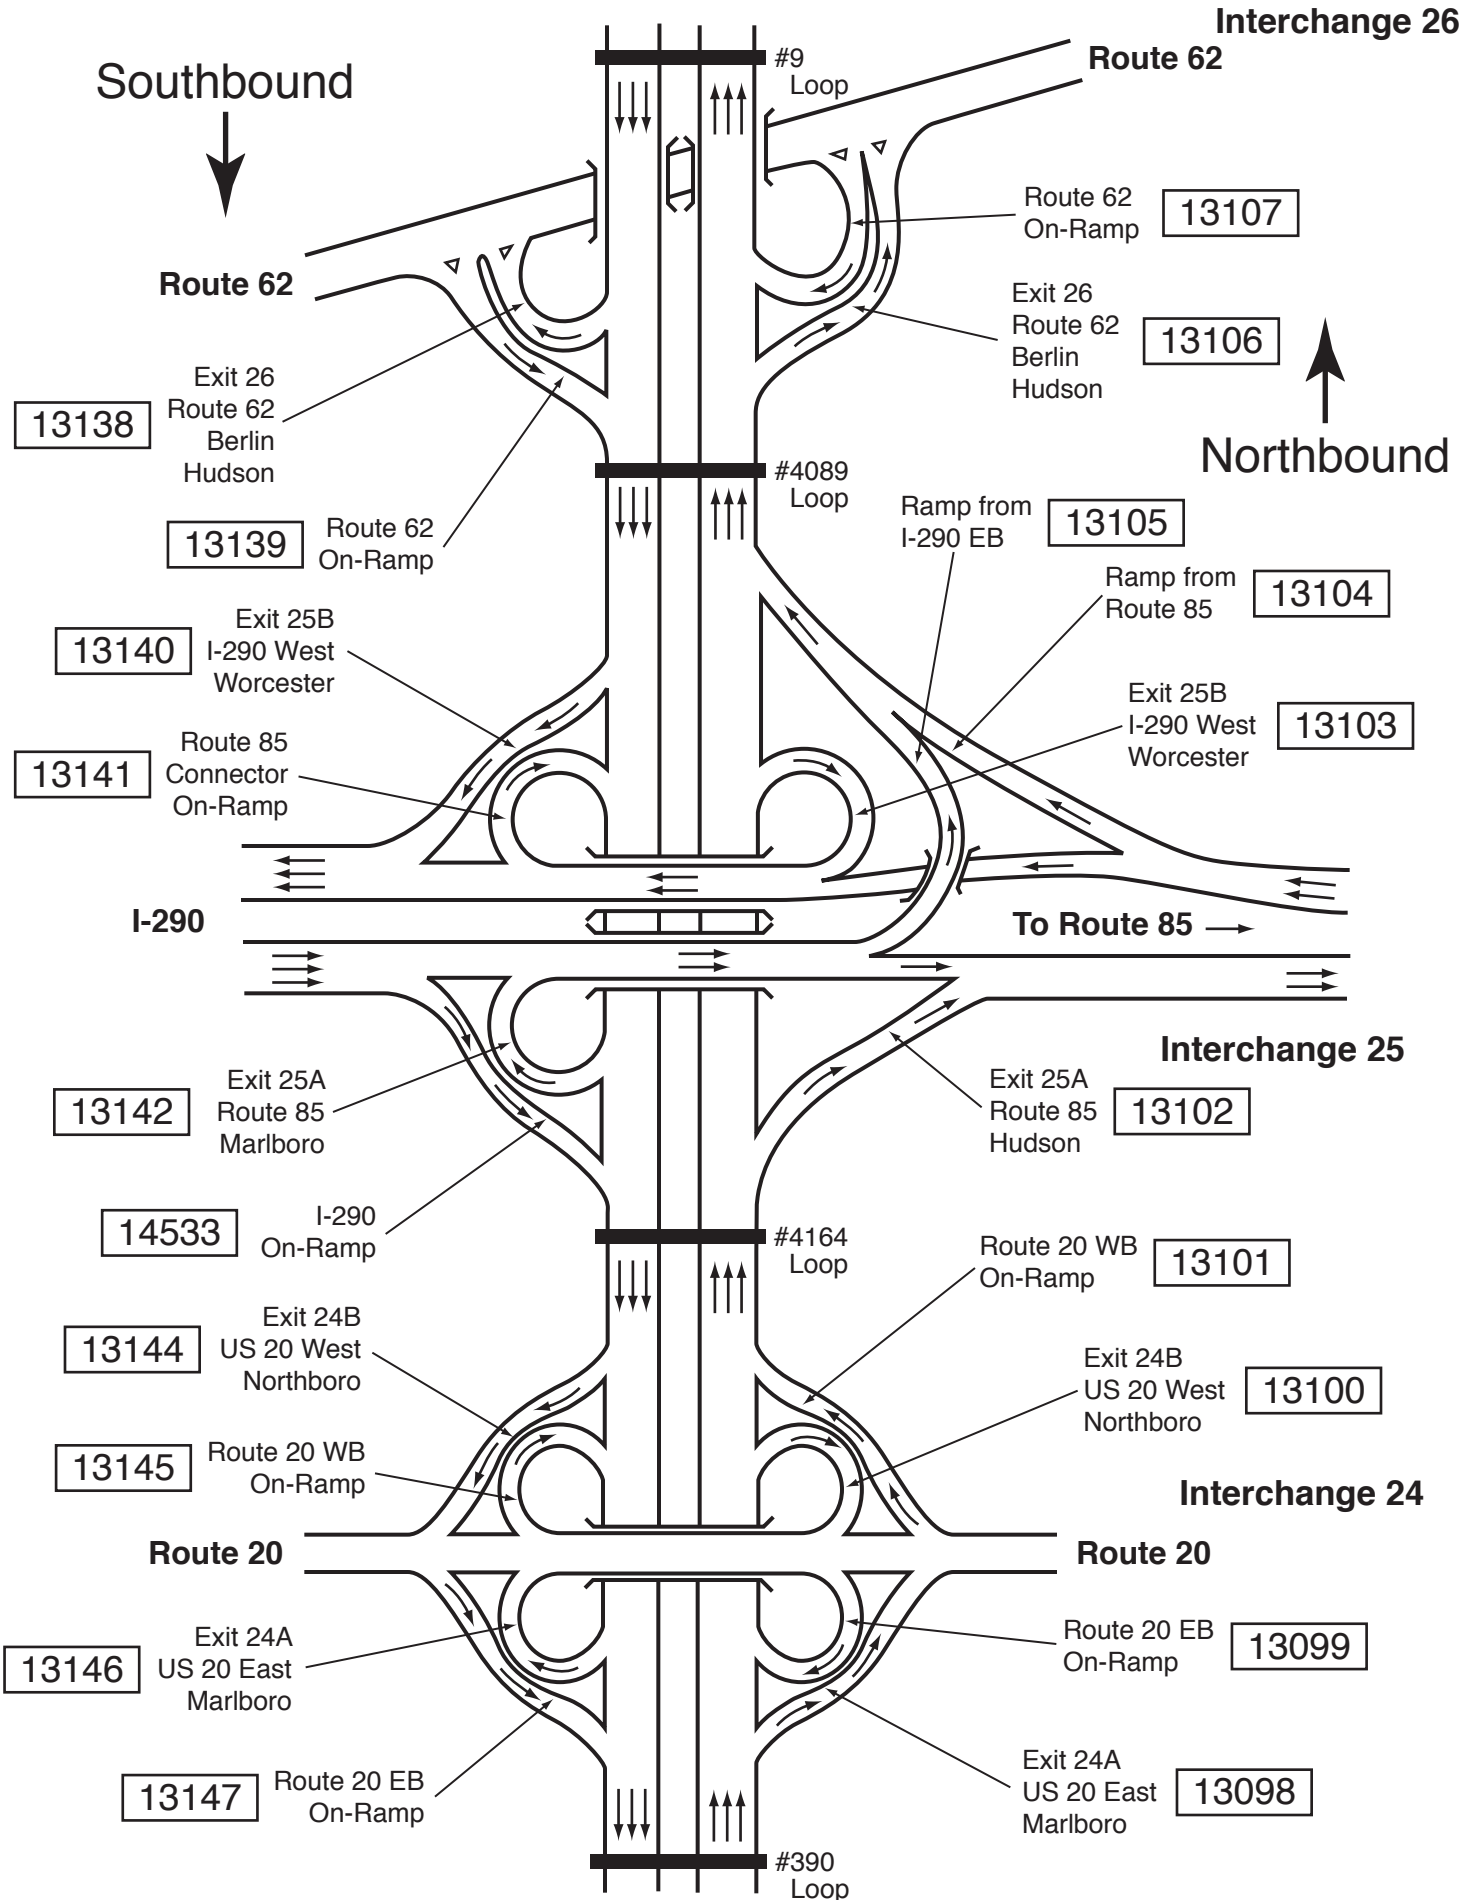

# I-495 Northwest Route 20—I-290—Route 62: Marlborough—Berlin

# I-495 Northwest

## Route 117—Route 111—Route 2: Bolton—Boxborough—Littleton

## Routes 2A & 110—Route 119—Boston Road: Littleton—Westford